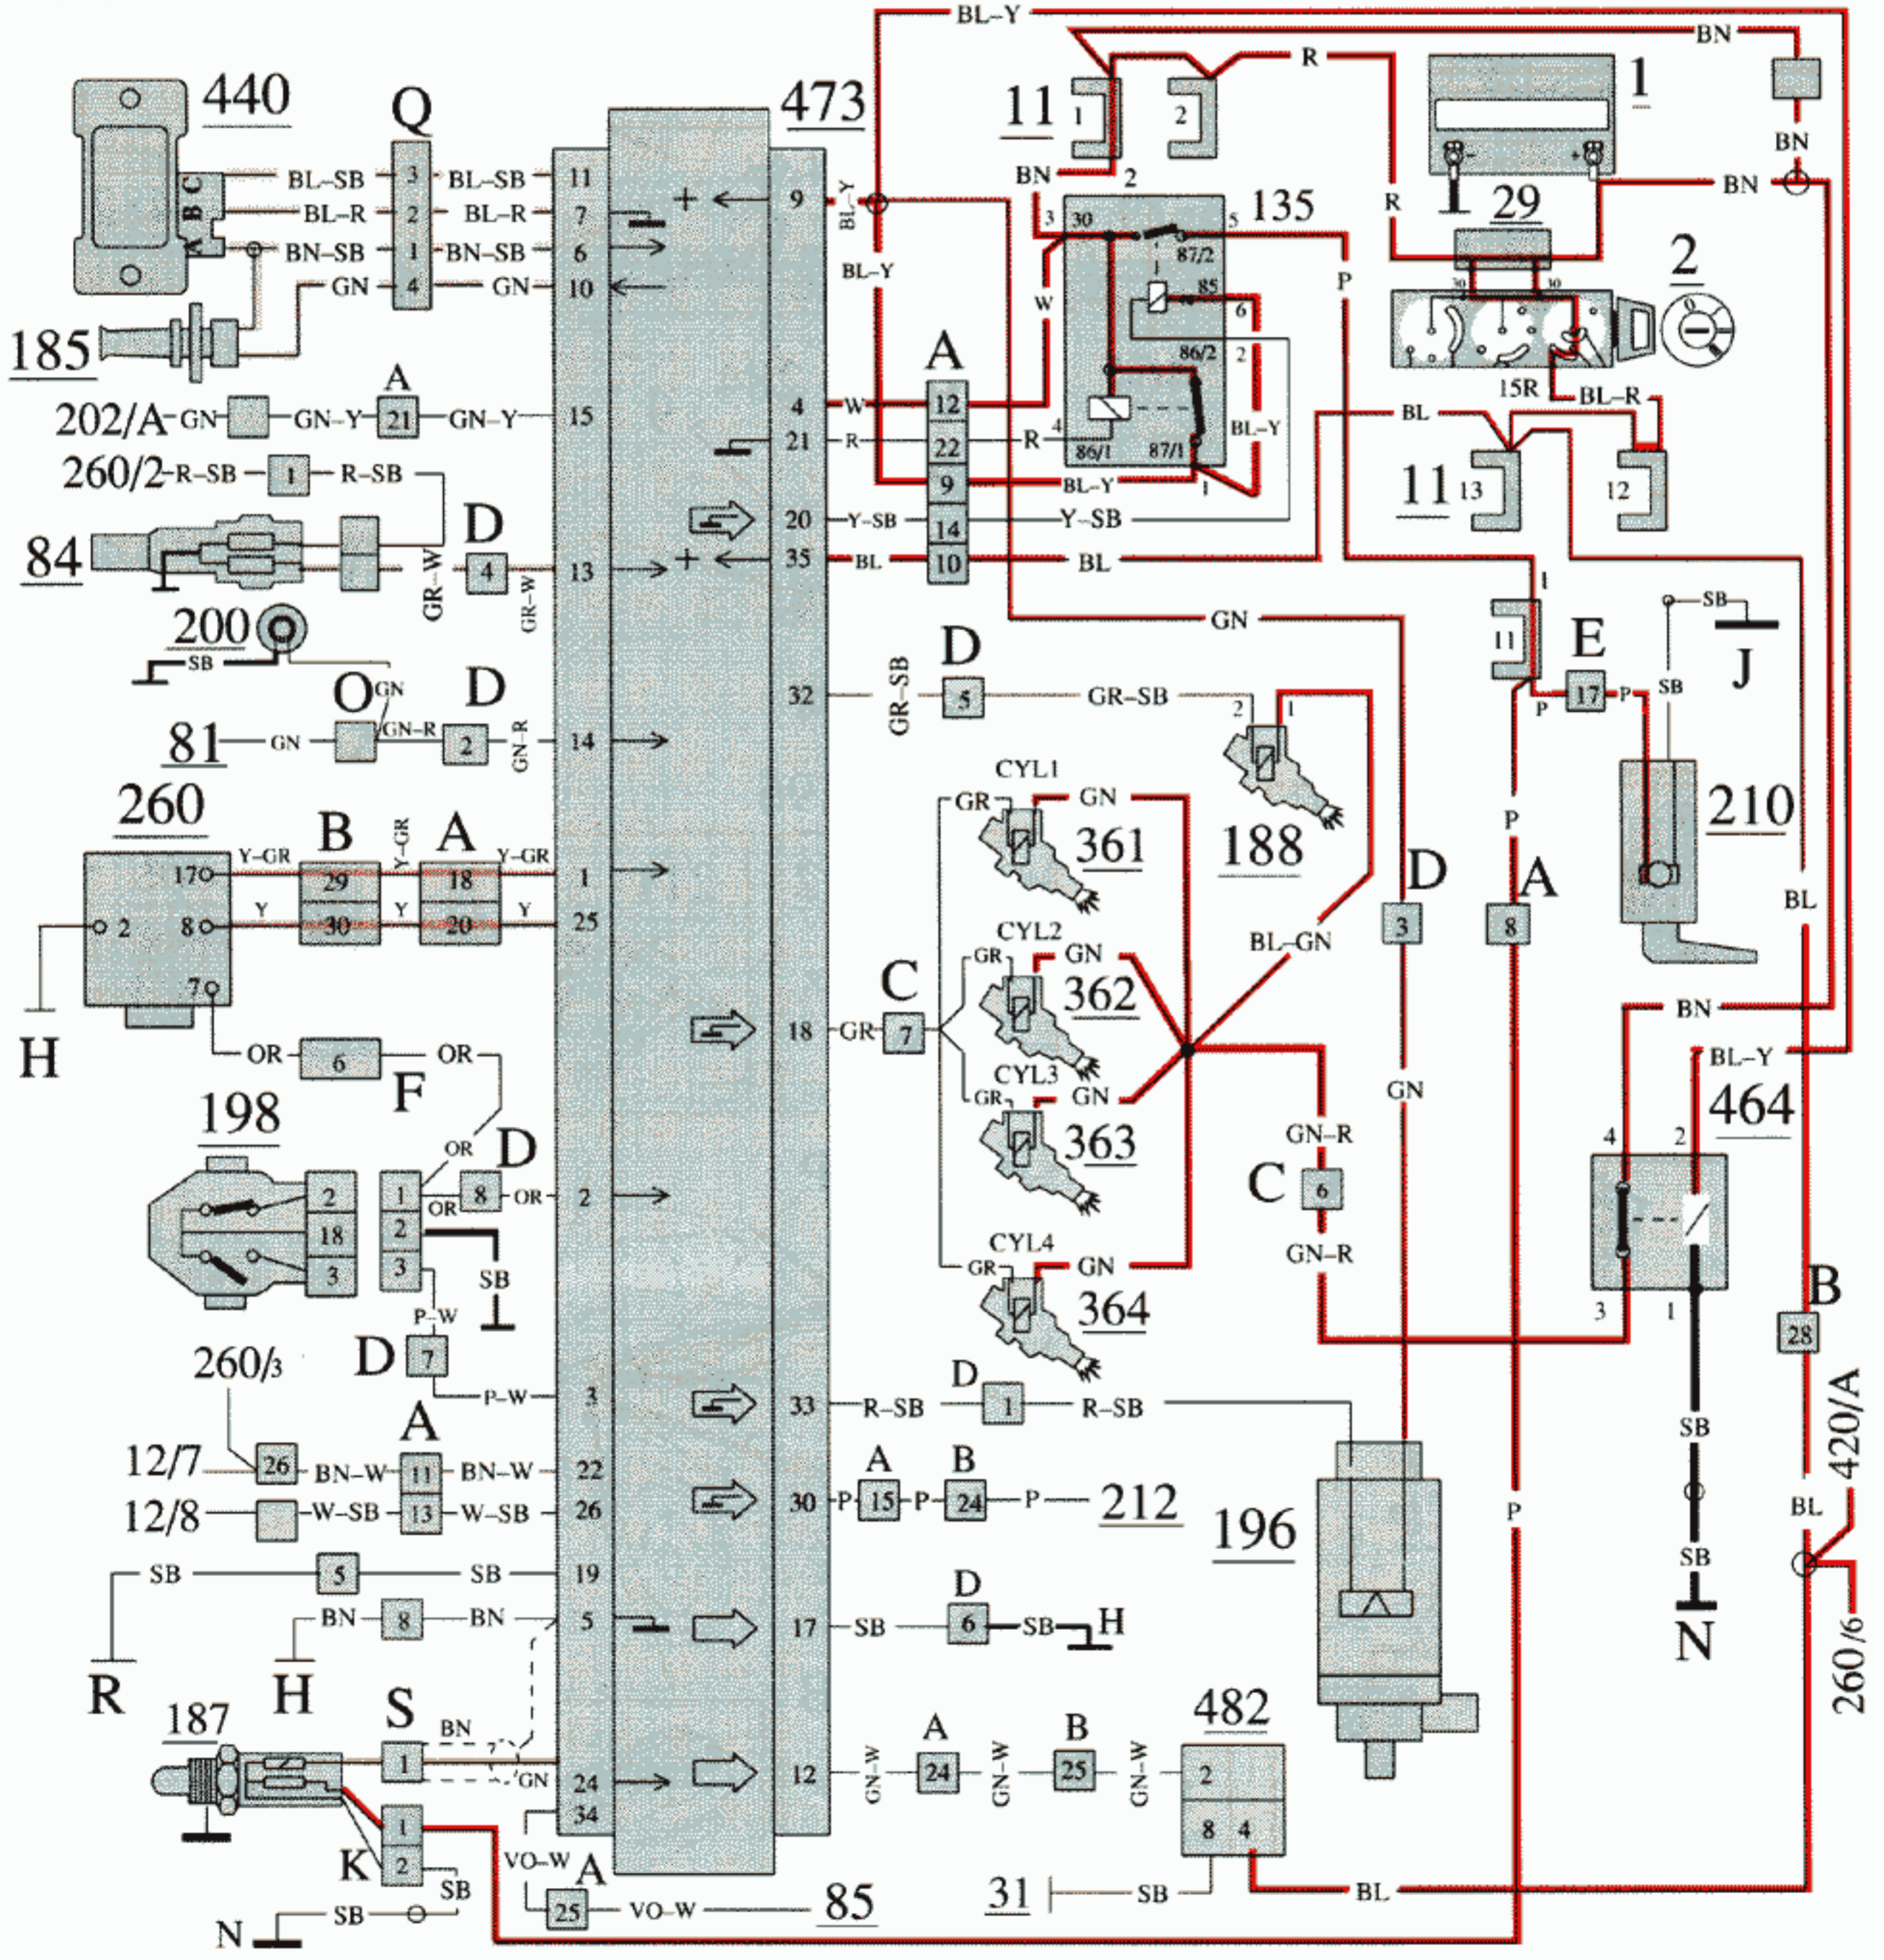

- 1 Battery
- 2 Ignition switch
- 9 Starter motor
- 11 Fusebox
- 12/7 Connection, engine check lamp
- 12/8 Connection, shift indicator lamp
- 29 Positive terminal
- 31 Ground rail in electrical distribution unit
- 81 AC pressure sensor
- 84 Coolant temperature sensor
- 85 Speedometer
- 135 Relay, fuel injection
- 185 Air intake temperature sensor
- 187 Lambda sond
- 188 Cold start valve

- 196 Air control valve
- 198 Throttle switch
- 200 AC compressor
- 202 Climate control
- 210 Fuel pump
- 212 Test socket
- 260 Control unit, ignition system
- 361-364 Injectors
- 419 Power stage Rex i
- 440 Pressure sensor, inlet manifold
- 464 Relay, radio interference suppression
- 473 Control unit, Regina
- 482 Diagnostic socket

- A Connector, right A-post
- B Connector, left A-post
- C Connector, right suspension tower
- D Connector, right suspension tower
- E Connector, left A post
- F Connector, left suspension tower
- H Ground point, inlet manifold (signal ground)
- J Ground point in boot
- K Connector at bulkhead
- N Ground point, right front wing
- O Connector at bulkhead
- P Connector in electrical distribution unit
- Q Connector, right suspension tower, 4-pole
- R Ground point, inlet manifold (power ground)
- S Connector at bulkhead, 1-pole
- Soldered joint