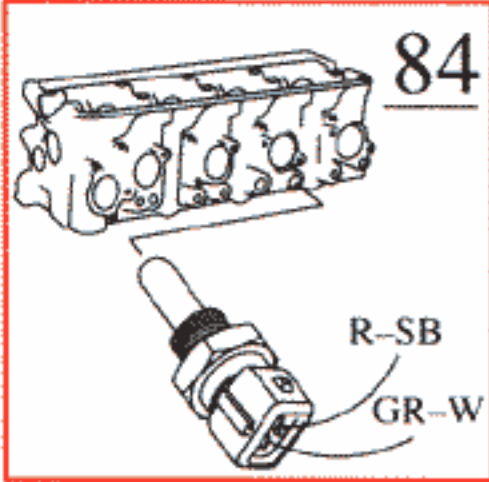

- 1 Battery
- 2 Ignition switch
- 9 Starter motor
- 11 Fusebox
- 12/7 Connection, engine check lamp
- 12/8 Connection, shift indicator lamp
- 29 Positive terminal
- 31 Ground rail in electrical distribution unit
- 81 AC pressure sensor
- 84 Coolant temperature sensor
- 85 Speedometer
- 135 Relay, fuel injection
- 185 Air intake temperature sensor
- 187 Lambda sond
- 188 Cold start valve

- 196 Air control valve
- 198 Throttle switch
- 200 AC compressor
- 202 Climate control
- 210 Fuel pump
- 212 Test socket
- 260 Control unit, ignition system
- 361-364 Injectors
- 419 Power stage Rex i
- 440 Pressure sensor, inlet manifold
- 464 Relay, radio interference suppression
- 473 Control unit, Regina
- 482 Diagnostic socket

- A Connector, right A-post
- B Connector, left A-post
- C Connector, right suspension tower
- D Connector, right suspension tower
- E Connector, left A post
- F Connector, left suspension tower
- H Ground point, inlet manifold (signal ground)
- J Ground point in boot
- K Connector at bulkhead
- N Ground point, right front wing
- O Connector at bulkhead
- P Connector in electrical distribution unit
- Q Connector, right suspension tower, 4-pole
- R Ground point, inlet manifold (power ground)
- S Connector at bulkhead, 1-pole
- Soldered joint