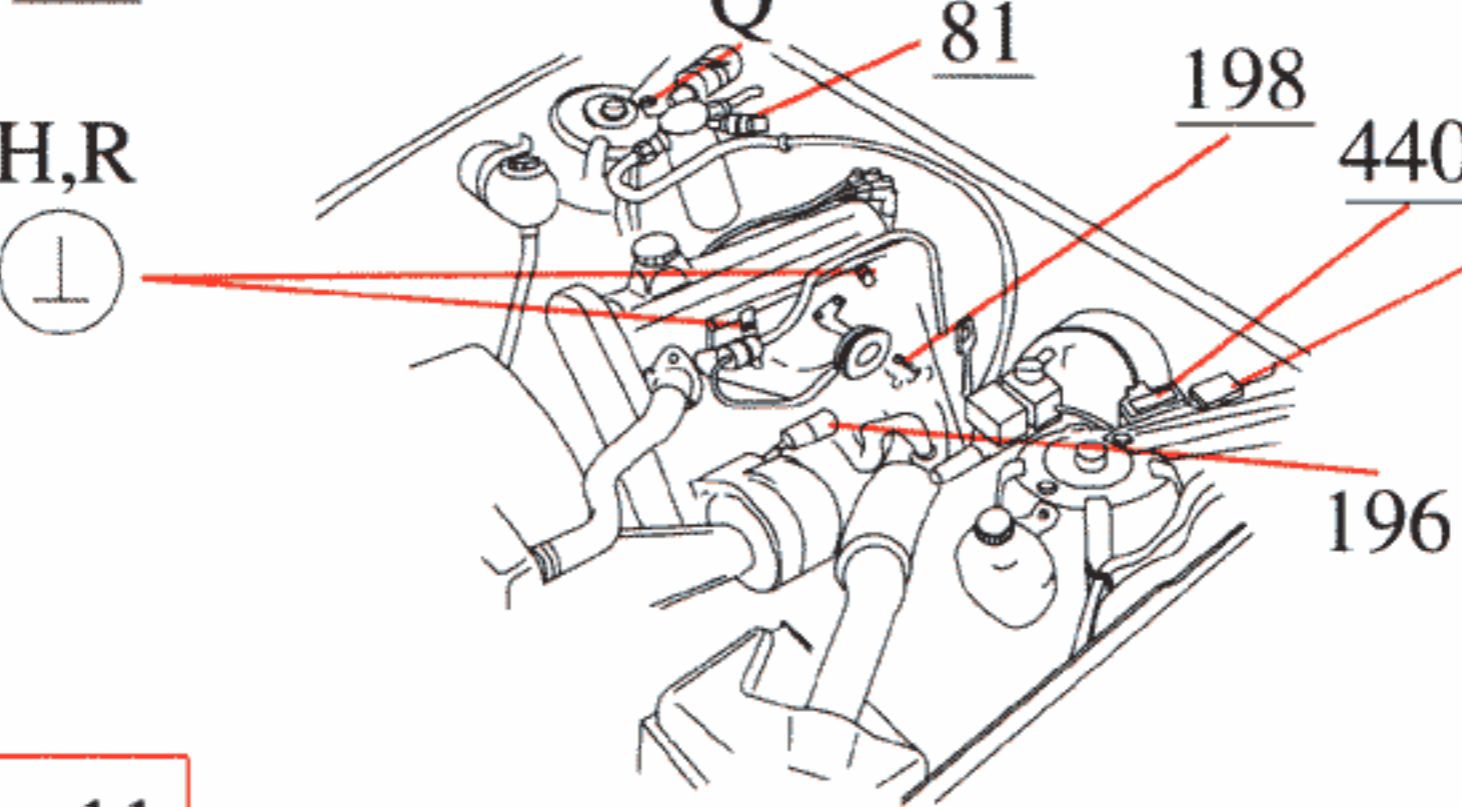

- 1 Battery
- 2 Ignition switch
- 9 Starter motor
- 11 Fusebox
- 12/7 Connection, engine check lamp
- 12/8 Connection, shift indicator lamp
- 29 Positive terminal
- 31 Ground rail in electrical distribution unit
- 81 AC pressure sensor
- 84 Coolant temperature sensor
- 85 Speedometer
- 135 Relay, fuel injection
- 185 Air intake temperature sensor
- 187 Lambda sond
- 188 Cold start valve

- 196 Air control valve
- 198 Throttle switch
- 200 AC compressor
- 202 Climate control
- 210 Fuel pump
- 212 Test socket
- 260 Control unit, ignition system
- 361-364 Injectors
- 419 Power stage Rex i
- 440 Pressure sensor, inlet manifold
- 464 Relay, radio interference suppression
- 473 Control unit, Regina
- 482 Diagnostic socket

- A Connector, right A-post
- B Connector, left A-post
- C Connector, right suspension tower
- D Connector, right suspension tower
- E Connector, left A post
- F Connector, left suspension tower
- H Ground point, inlet manifold (signal ground)
- J Ground point in boot
- K Connector at bulkhead
- N Ground point, right front wing
- O Connector at bulkhead
- P Connector in electrical distribution unit
- Q Connector, right suspension tower, 4-pole
- R Ground point, inlet manifold (power ground)
- S Connector at bulkhead, 1-pole
- Soldered joint