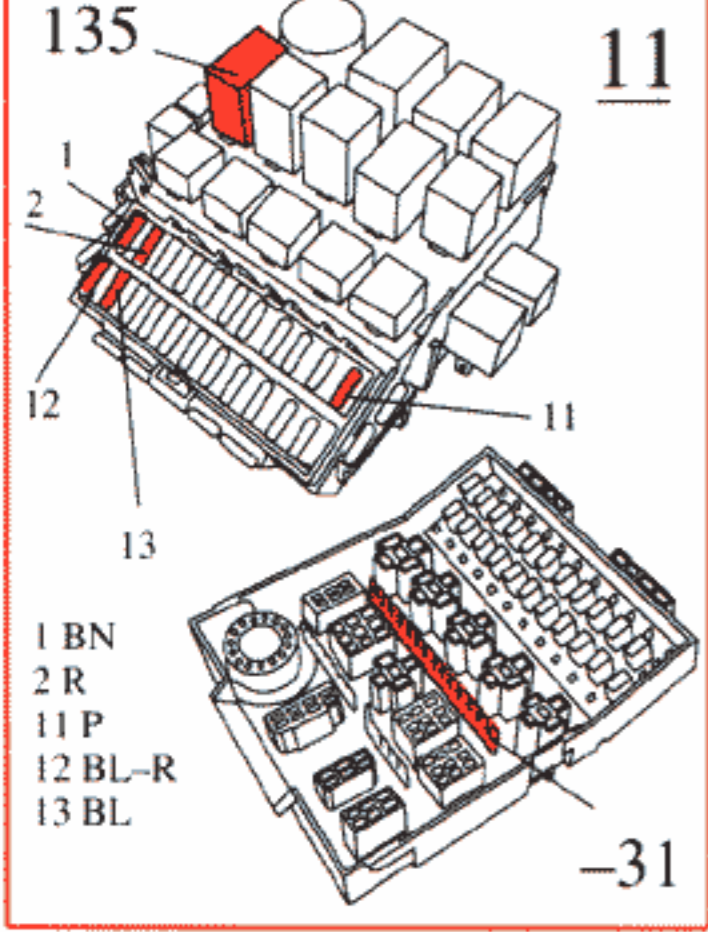

- 1 Battery
- 2 Ignition switch
- 9 Starter motor
- 11 Fusebox
- 12/7 Connection, engine check lamp
- 12/8 Connection, shift indicator lamp
- 29 Positive terminal
- 31 Ground rail in electrical distribution unit
- 81 AC pressure sensor
- 84 Coolant temperature sensor
- 85 Speedometer
- 135 Relay, fuel injection
- 185 Air intake temperature sensor
- 187 Lambda sond
- 188 Cold start valve

- 196 Air control valve
- 198 Throttle switch
- 200 AC compressor
- 202 Climate control
- 210 Fuel pump
- 212 Test socket
- 260 Control unit, ignition system
- 361-364 Injectors
- 419 Power stage Rex i
- 440 Pressure sensor, inlet manifold
- 464 Relay, radio interference suppression
- 473 Control unit, Regina
- 482 Diagnostic socket

- A Connector, right A-post
- B Connector, left A-post
- C Connector, right suspension tower
- D Connector, right suspension tower
- E Connector, left A post
- F Connector, left suspension tower
- H Ground point, inlet manifold (signal ground)
- J Ground point in boot
- K Connector at bulkhead
- N Ground point, right front wing
- O Connector at bulkhead
- P Connector in electrical distribution unit
- Q Connector, right suspension tower, 4-pole
- R Ground point, inlet manifold (power ground)
- S Connector at bulkhead, 1-pole
- Soldered joint