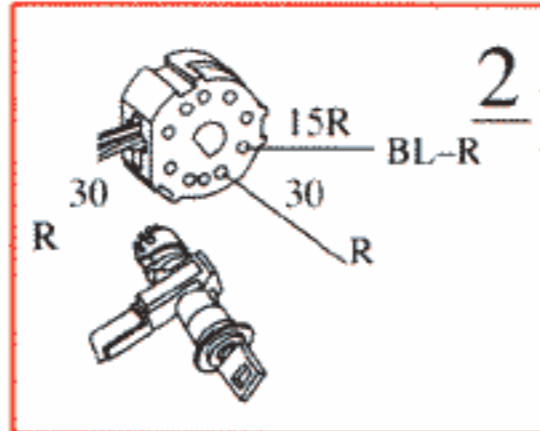

- 1 Battery
- 2 Ignition switch
- 9 Starter motor
- 11 Fusebox
- 12/7 Connection, engine check lamp
- 12/8 Connection, shift indicator lamp
- 29 Positive terminal
- 31 Ground rail in electrical distribution unit
- 81 AC pressure sensor
- 84 Coolant temperature sensor
- 85 Speedometer
- 135 Relay, fuel injection
- 185 Air intake temperature sensor
- 187 Lambda sond
- 188 Cold start valve

- 196 Air control valve
- 198 Throttle switch
- 200 AC compressor
- 202 Climate control
- 210 Fuel pump
- 212 Test socket
- 260 Control unit, ignition system
- 361-364 Injectors
- 419 Power stage Rex i
- 440 Pressure sensor, inlet manifold
- 464 Relay, radio interference suppression
- 473 Control unit, Regina
- 482 Diagnostic socket

- A Connector, right A-post
- B Connector, left A-post
- C Connector, right suspension tower
- D Connector, right suspension tower
- E Connector, left A post
- F Connector, left suspension tower
- H Ground point, inlet manifold (signal ground)
- J Ground point in boot
- K Connector at bulkhead
- N Ground point, right front wing
- O Connector at bulkhead
- P Connector in electrical distribution unit
- Q Connector, right suspension tower, 4-pole
- R Ground point, inlet manifold (power ground)
- S Connector at bulkhead, 1-pole
- Soldered joint