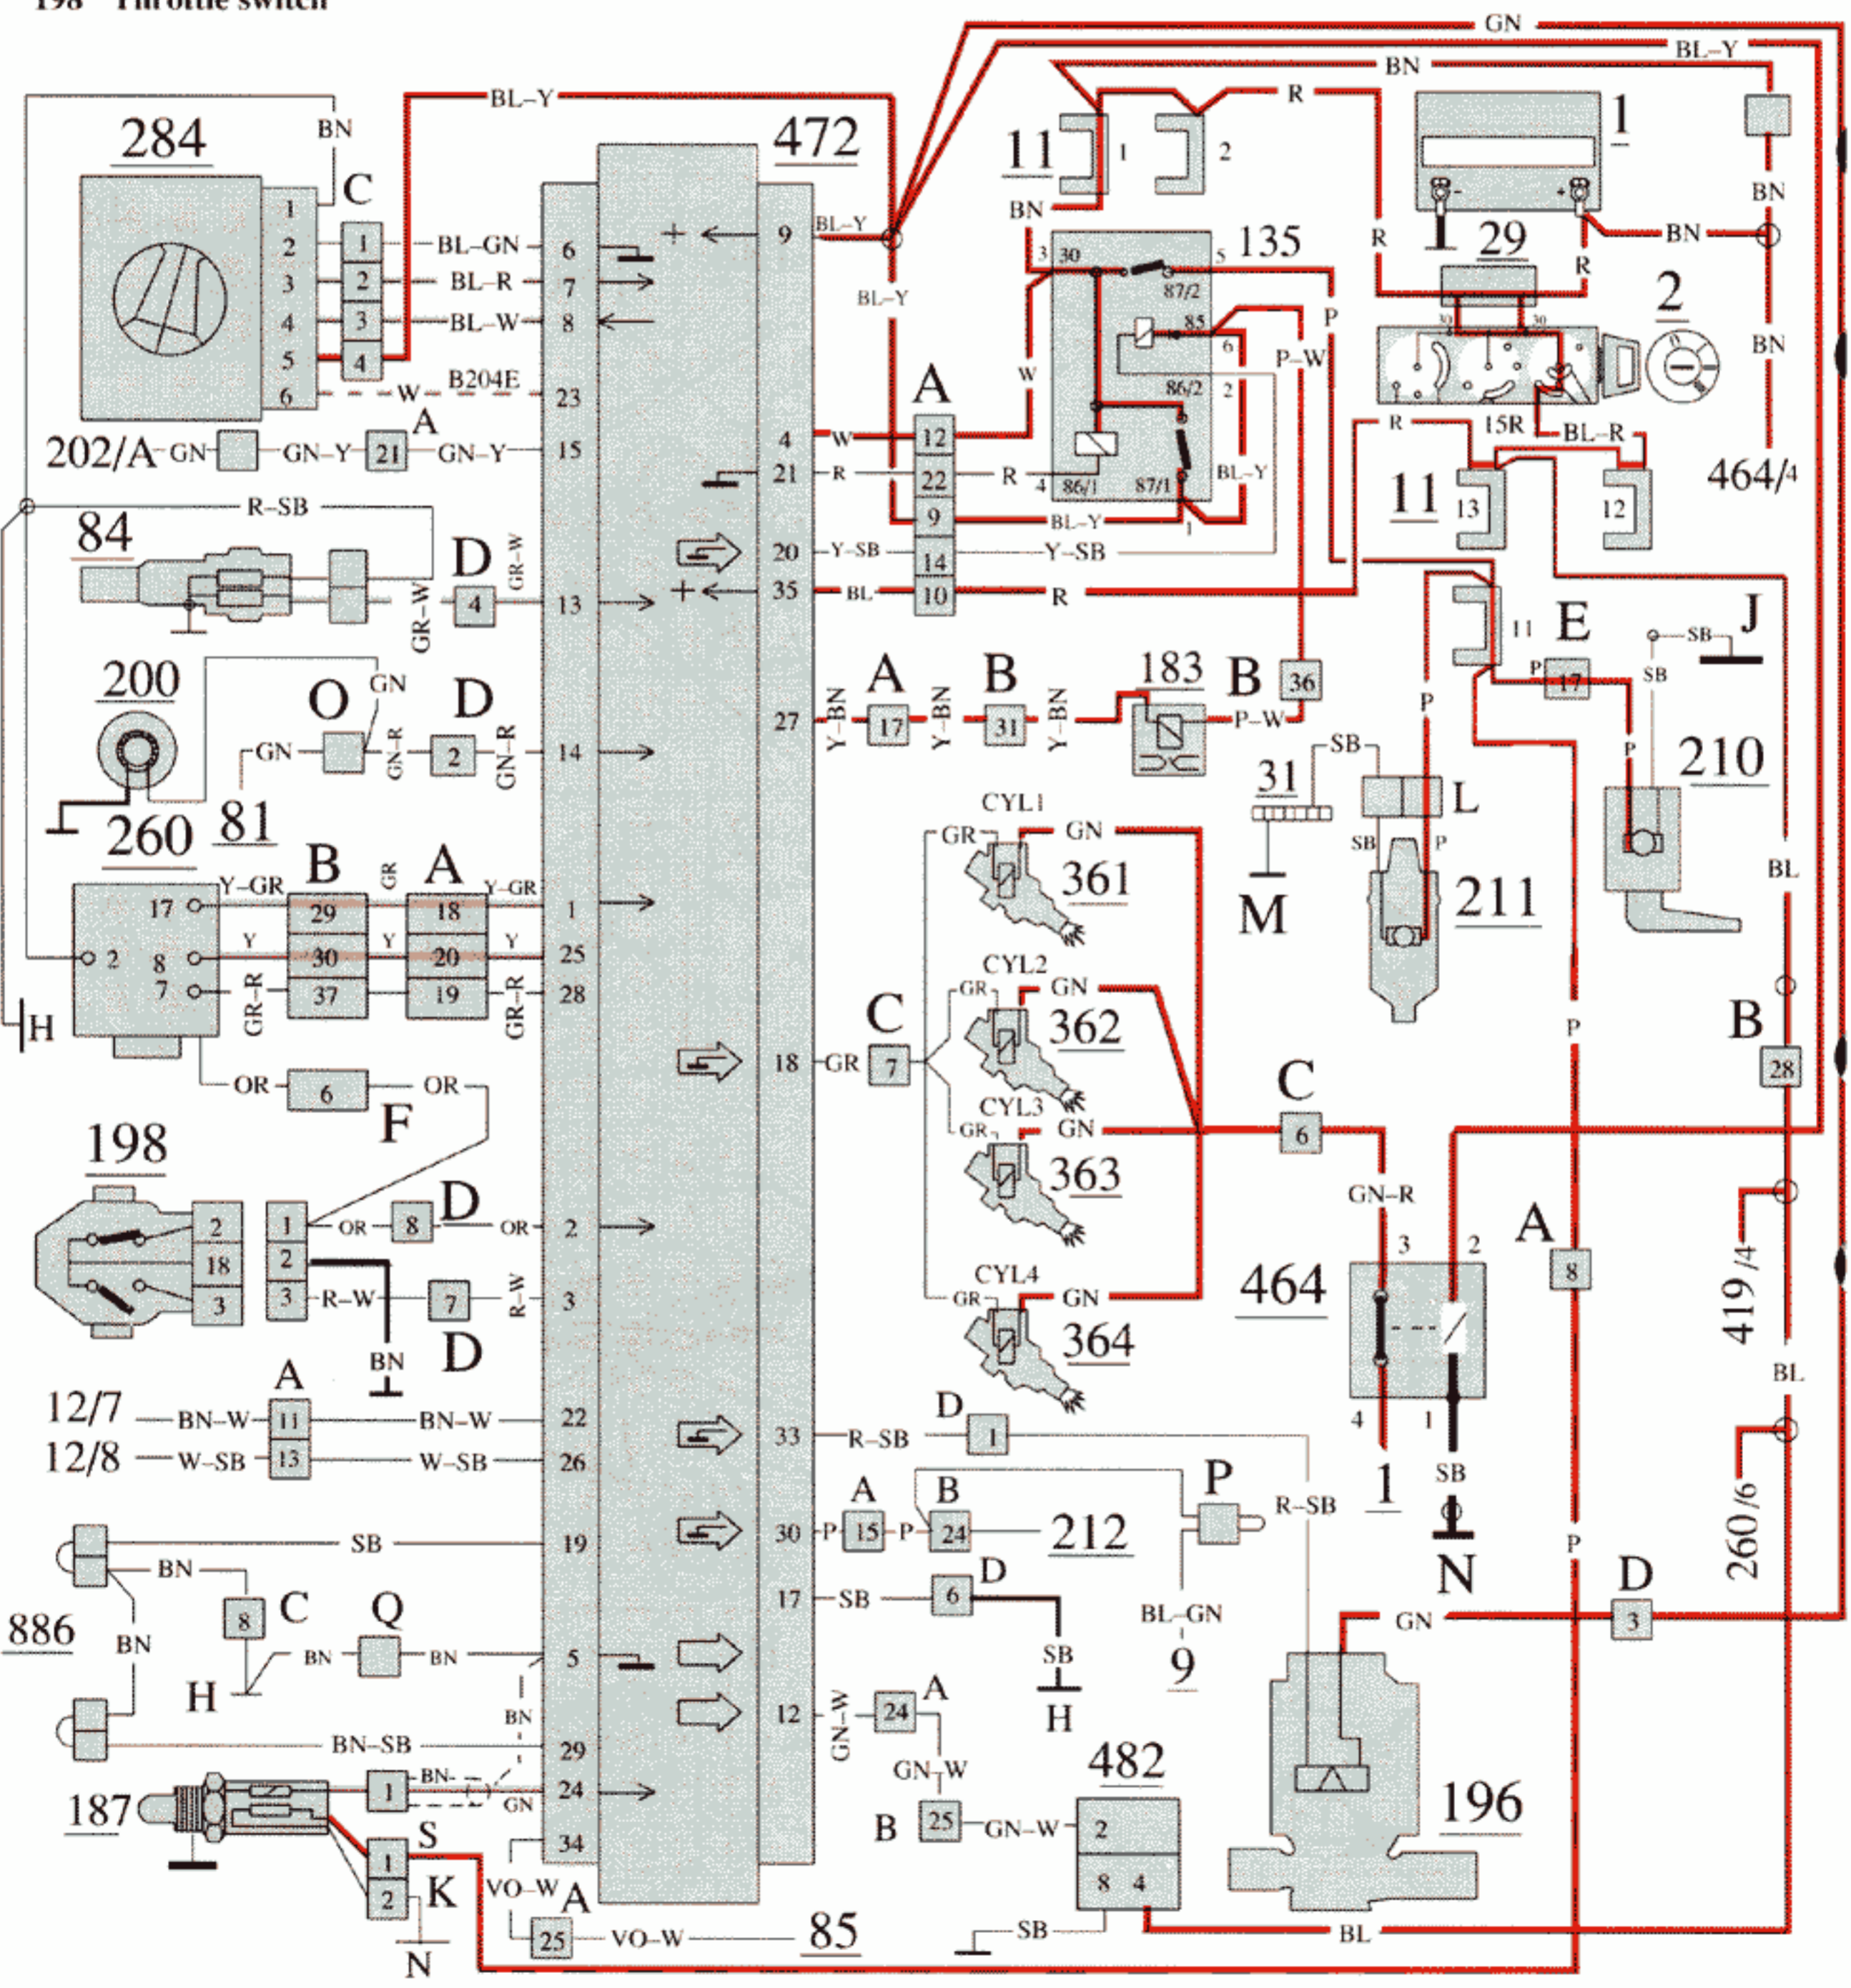

- 1 Battery
- 2 Ignition switch
- 9 Starter motor
- 11 Electrical distribution unit
- 29 Positive terminal
- 31 Ground rail in electrical distribution unit
- 81 AC pressure sensor
- 84 Coolant temperature sensor
- 85 Speedometer
- 135 Relay, fuel injection
- 183 Solenoid valve (canister)(B234F)
- 187 Lambda sond (B234F)
- 196 Air control valve
- 198 Throttle switch

- A Connector, right A-post
- B Connector, left A-post
- C Connector, right suspension tower
- D Connector, right suspension tower
- E Connector, left A post
- F Connector, left suspension tower
- H Ground point, inlet manifold
- J Ground point in boot
- K Connector at bulkhead
- L Connector in electrical distribution unit
- M Ground point, right A-post
- N Ground point, right front wing
- O Connector at bulkhead
- P Connector in electrical distribution unit
- Q Connector, right suspension tower, 1-pole
- S Connector at bulkhead
- o Soldered joint