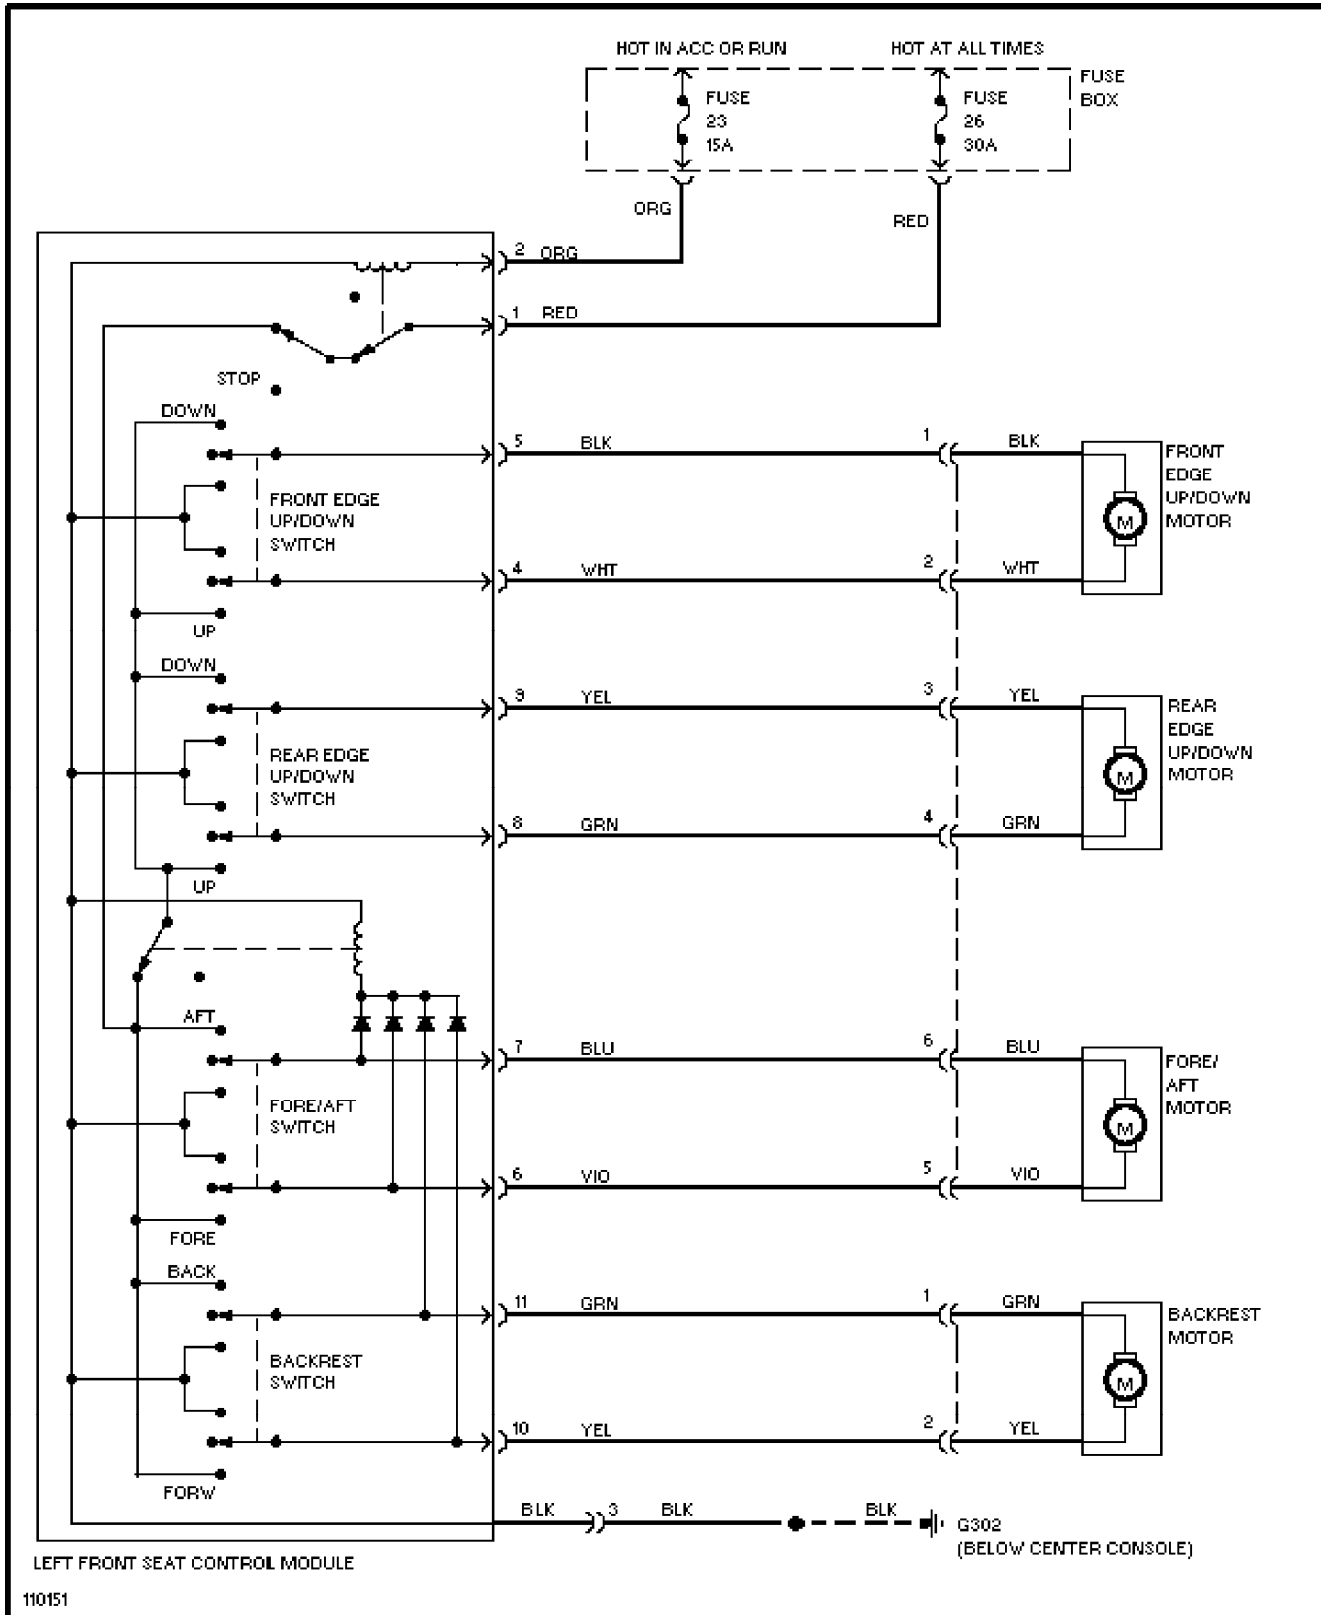

SYSTEM WIRING DIAGRAMS

Power Seat Circuit

1986 Volvo 740

For x

Copyright © 1998 Mitchell Repair Information Company, LLC

Friday, July 23, 2004 07:47PM