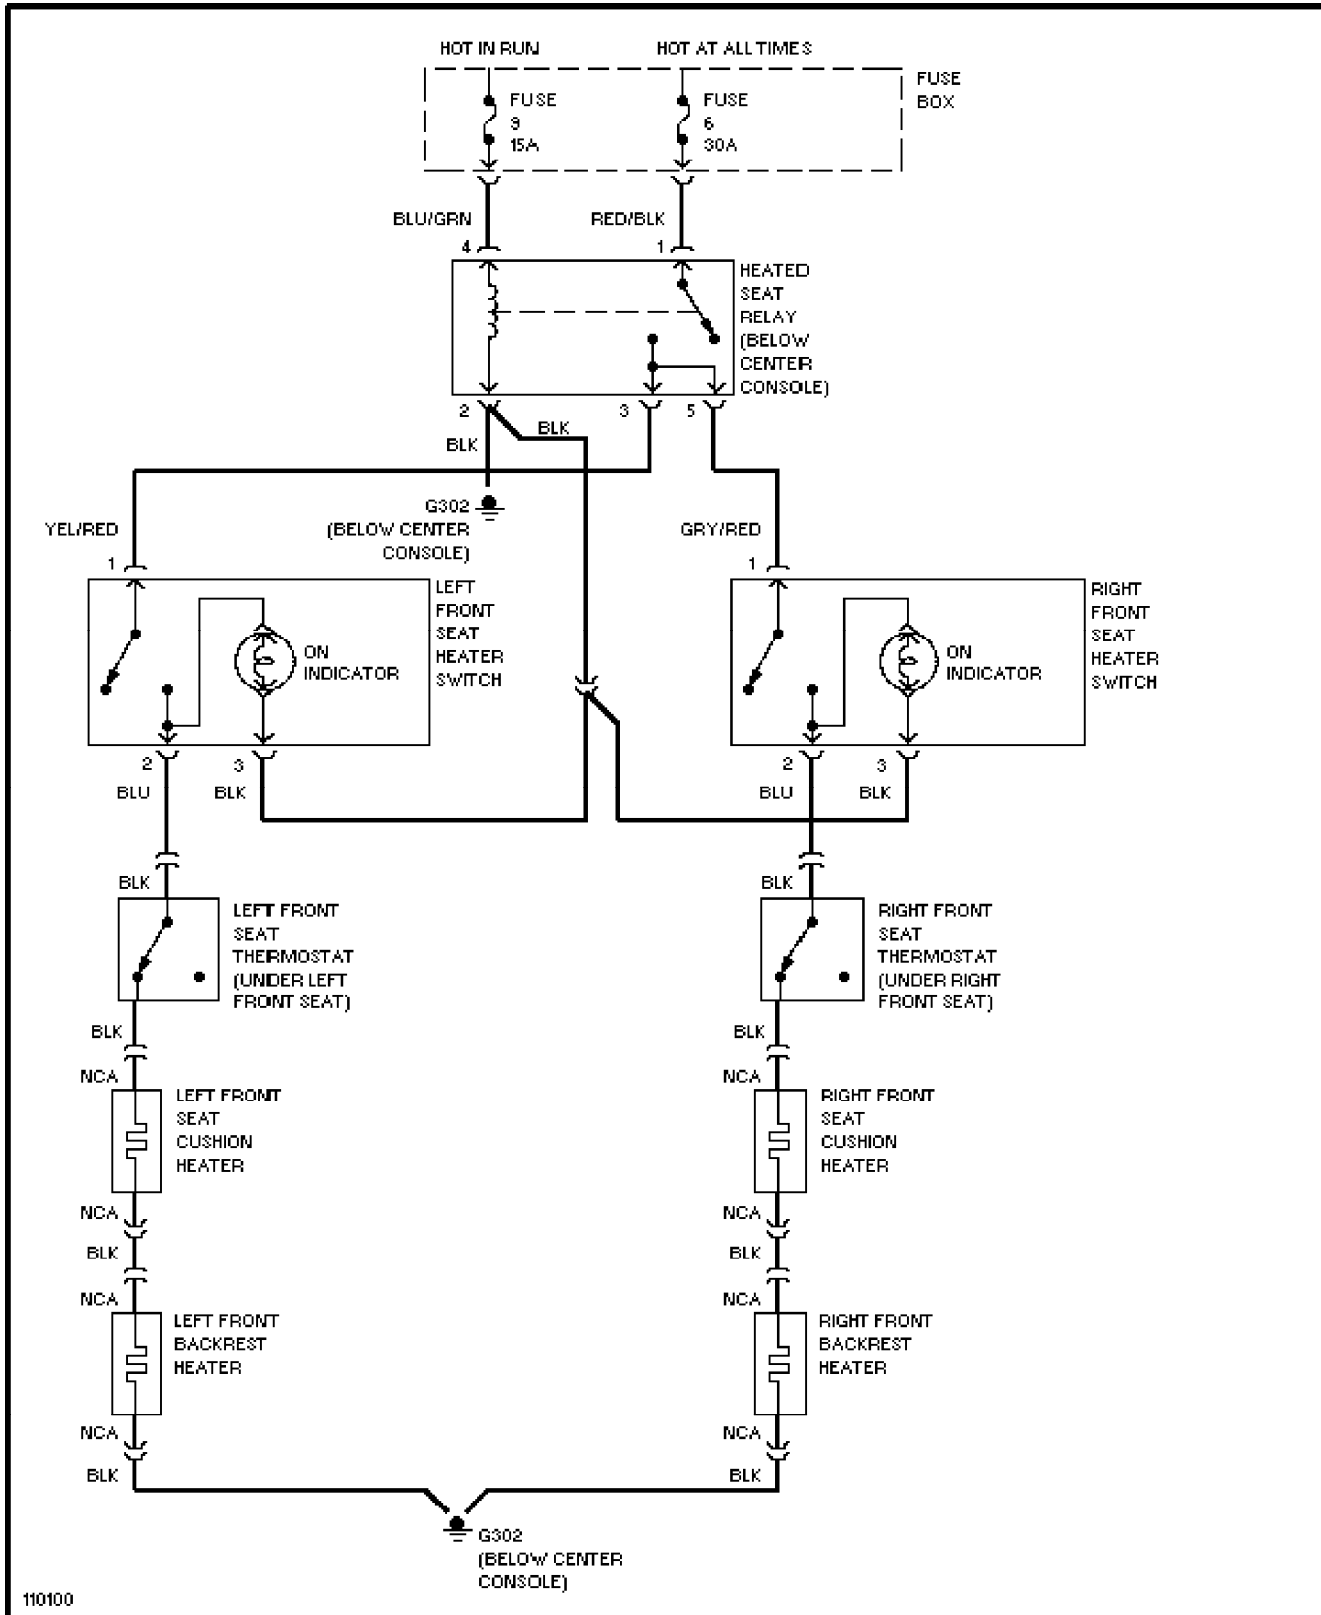

SYSTEM WIRING DIAGRAMS

Heated Seats Circuit, Single Output

1986 Volvo 740

For x

Copyright © 1998 Mitchell Repair Information Company, LLC

Friday, July 23, 2004 07:47PM