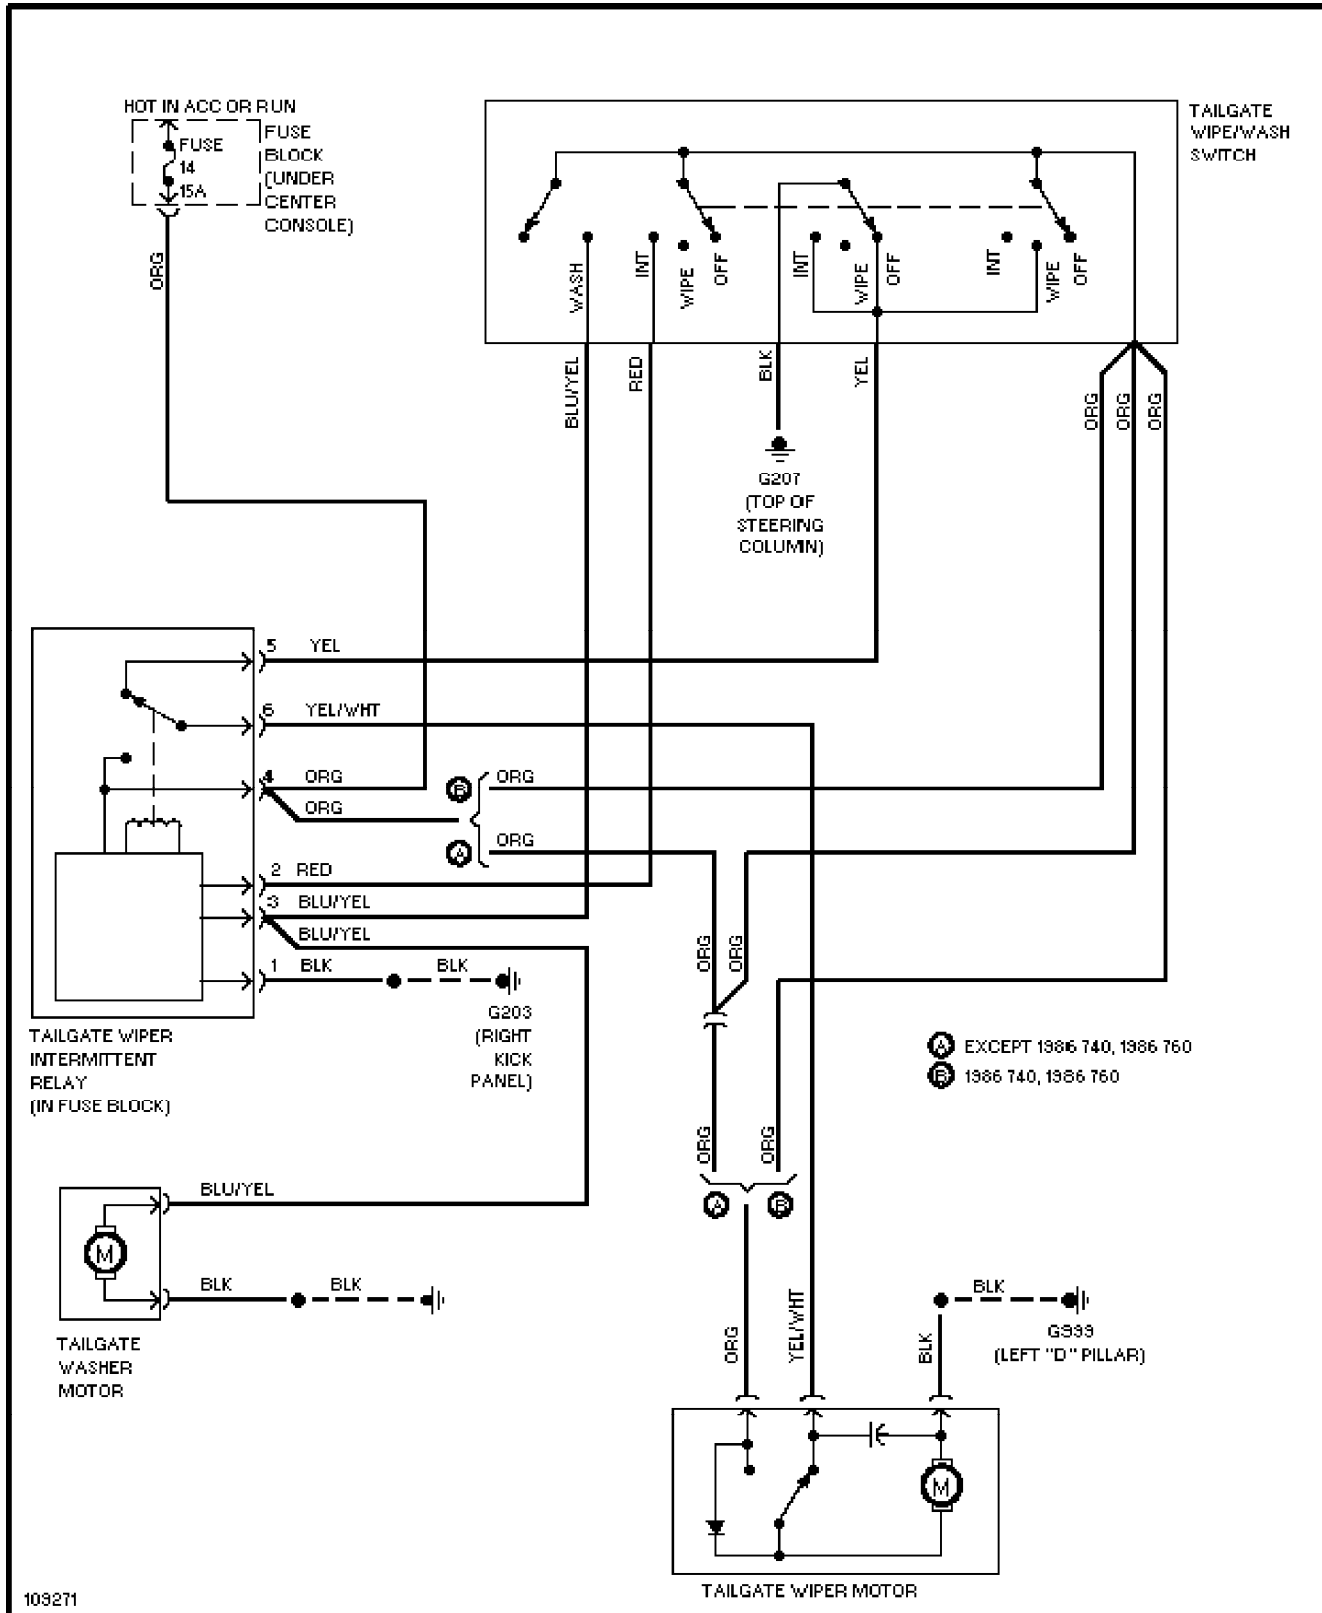

SYSTEM WIRING DIAGRAMS

Rear Wiper/Washer Circuit

1986 Volvo 740

For x

Copyright © 1998 Mitchell Repair Information Company, LLC

Friday, July 23, 2004 07:48PM