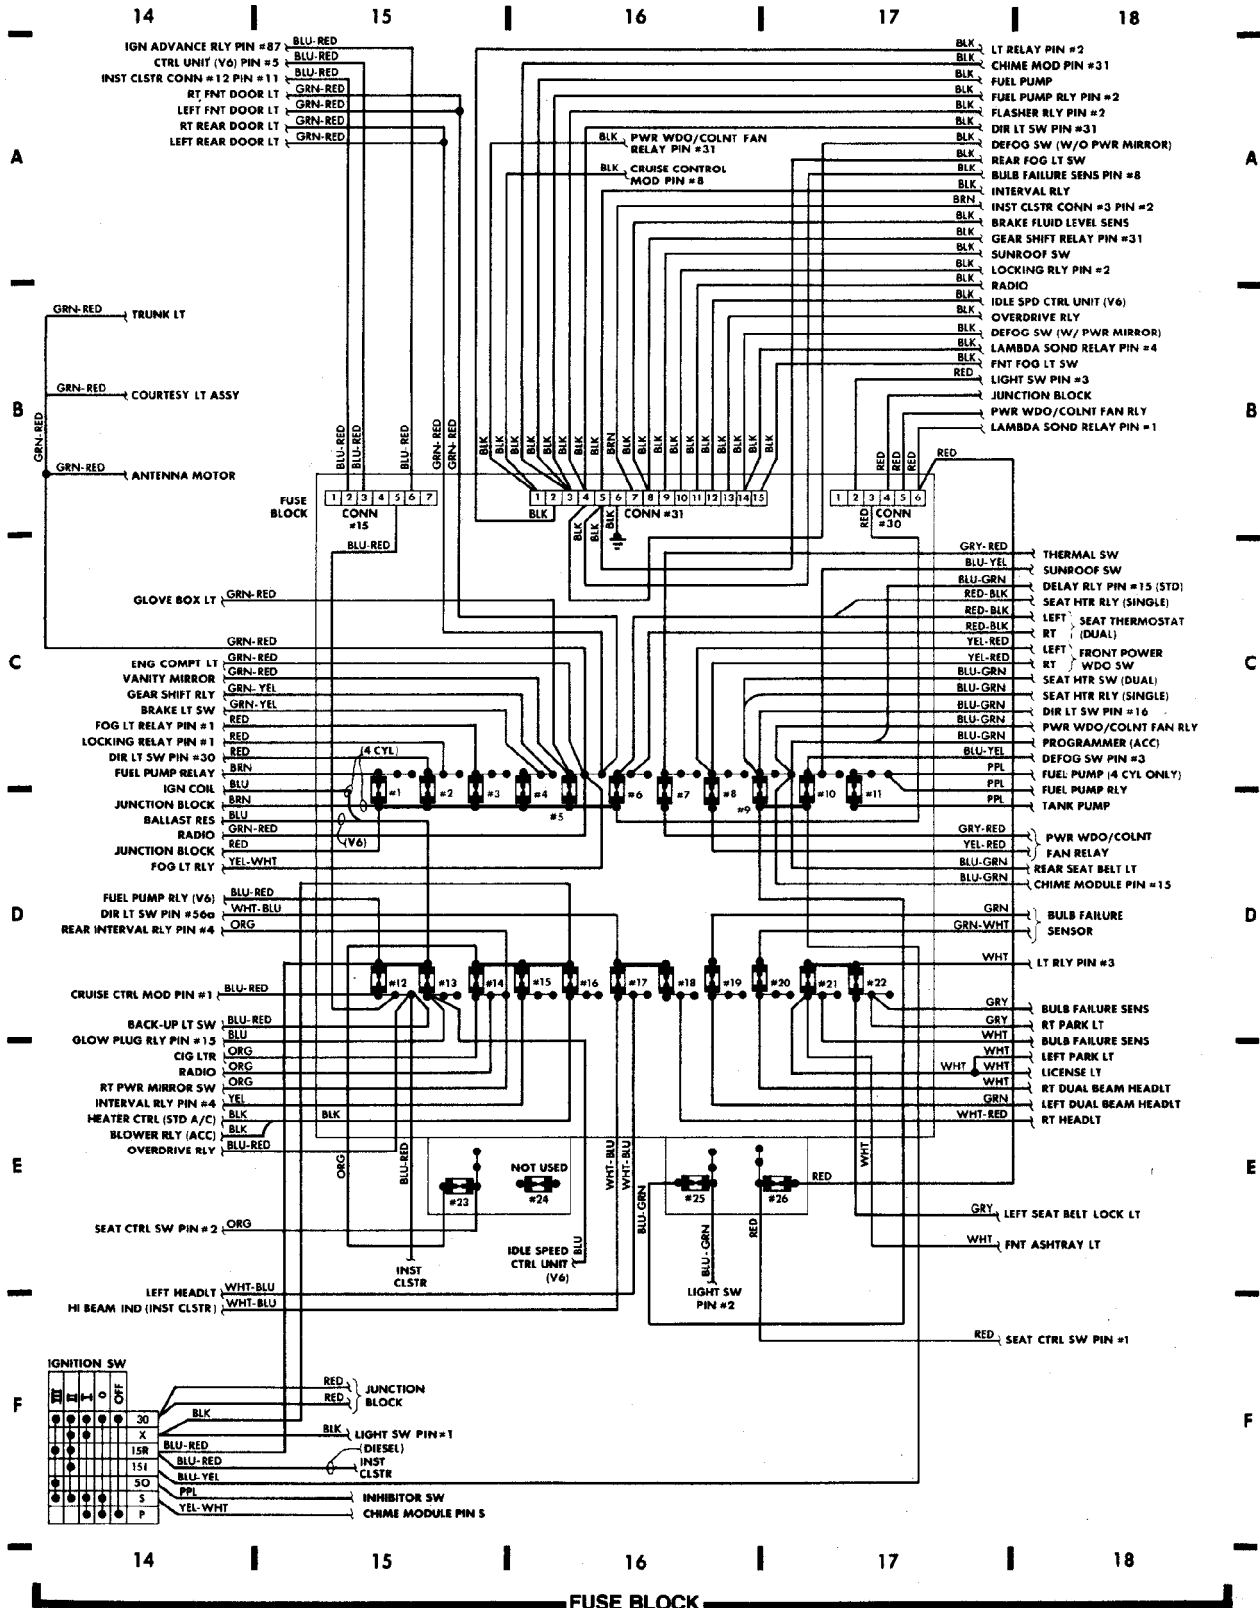

Friday, July 23, 2004 07:46PM

109450

SYSTEM WIRING DIAGRAMS

Power Mirror Circuit

1986 Volvo 740

For x

Copyright © 1998 Mitchell Repair Information Company, LLC

Friday, July 23, 2004 07:46PM

Friday, July 23, 2004 07:47PM

WIRING DIAGRAMS

Fig. 7: Instrument Panel (Grids 28-33)

1986 Volvo 740

For x

Copyright © 1998 Mitchell Repair Information Company, LLC
Friday, July 23, 2004 07:51PM

WIRING DIAGRAMS

Copyright © 1998 Mitchell Repair Information Company, LLC

Friday, July 23, 2004 07:49PM

WIRING DIAGRAMS

Fig. 4: Fuse Block (Grids 14-18)

1986 Volvo 740

For x

Copyright © 1998 Mitchell Repair Information Company, LLC
Friday, July 23, 2004 07:49PM

WIRING DIAGRAMS

Fig. 5: Underdash (Grids 18-23)

1986 Volvo 740

For x

Copyright © 1998 Mitchell Repair Information Company, LLC
Friday, July 23, 2004 07:50PM