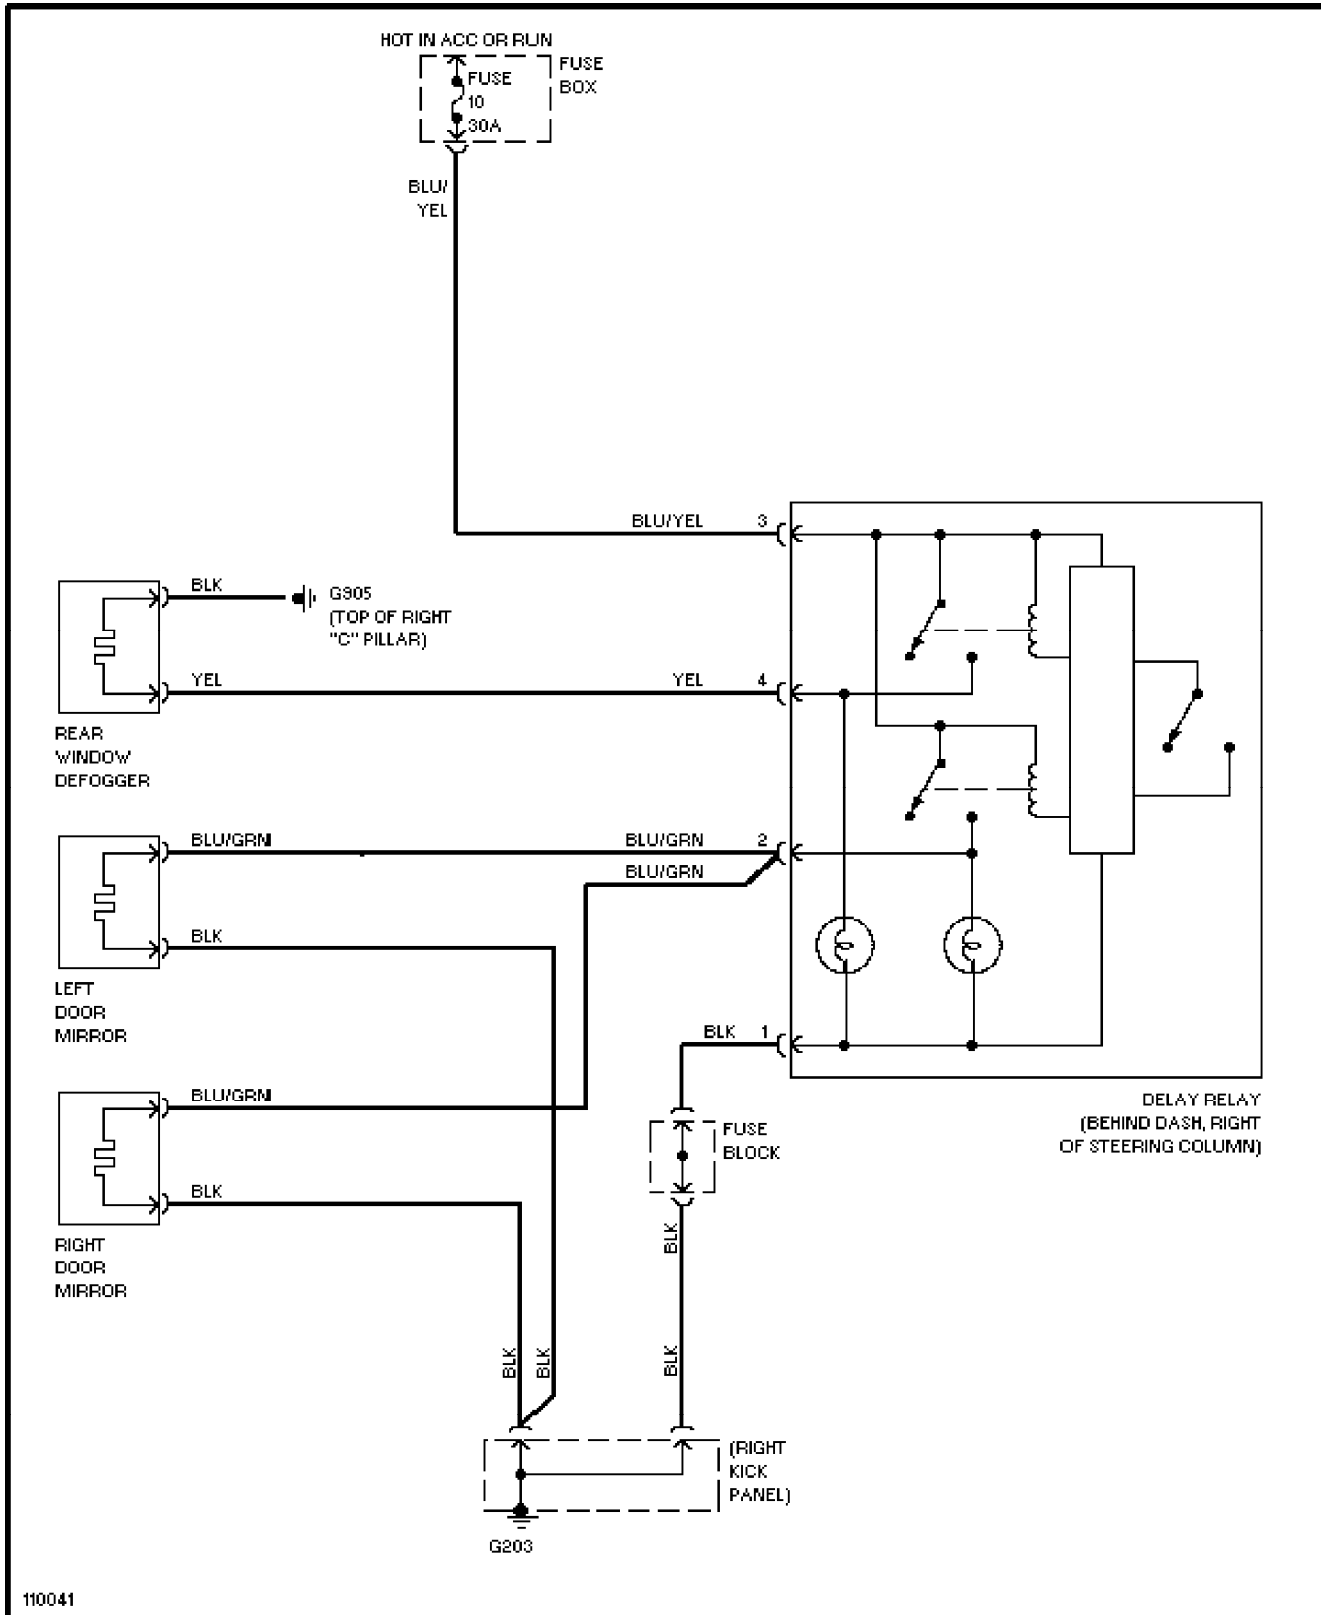

SYSTEM WIRING DIAGRAMS

Rear Defogger & Heated Mirrors Circuit

1986 Volvo 740

For x

Copyright © 1998 Mitchell Repair Information Company, LLC

Friday, July 23, 2004 07:46PM