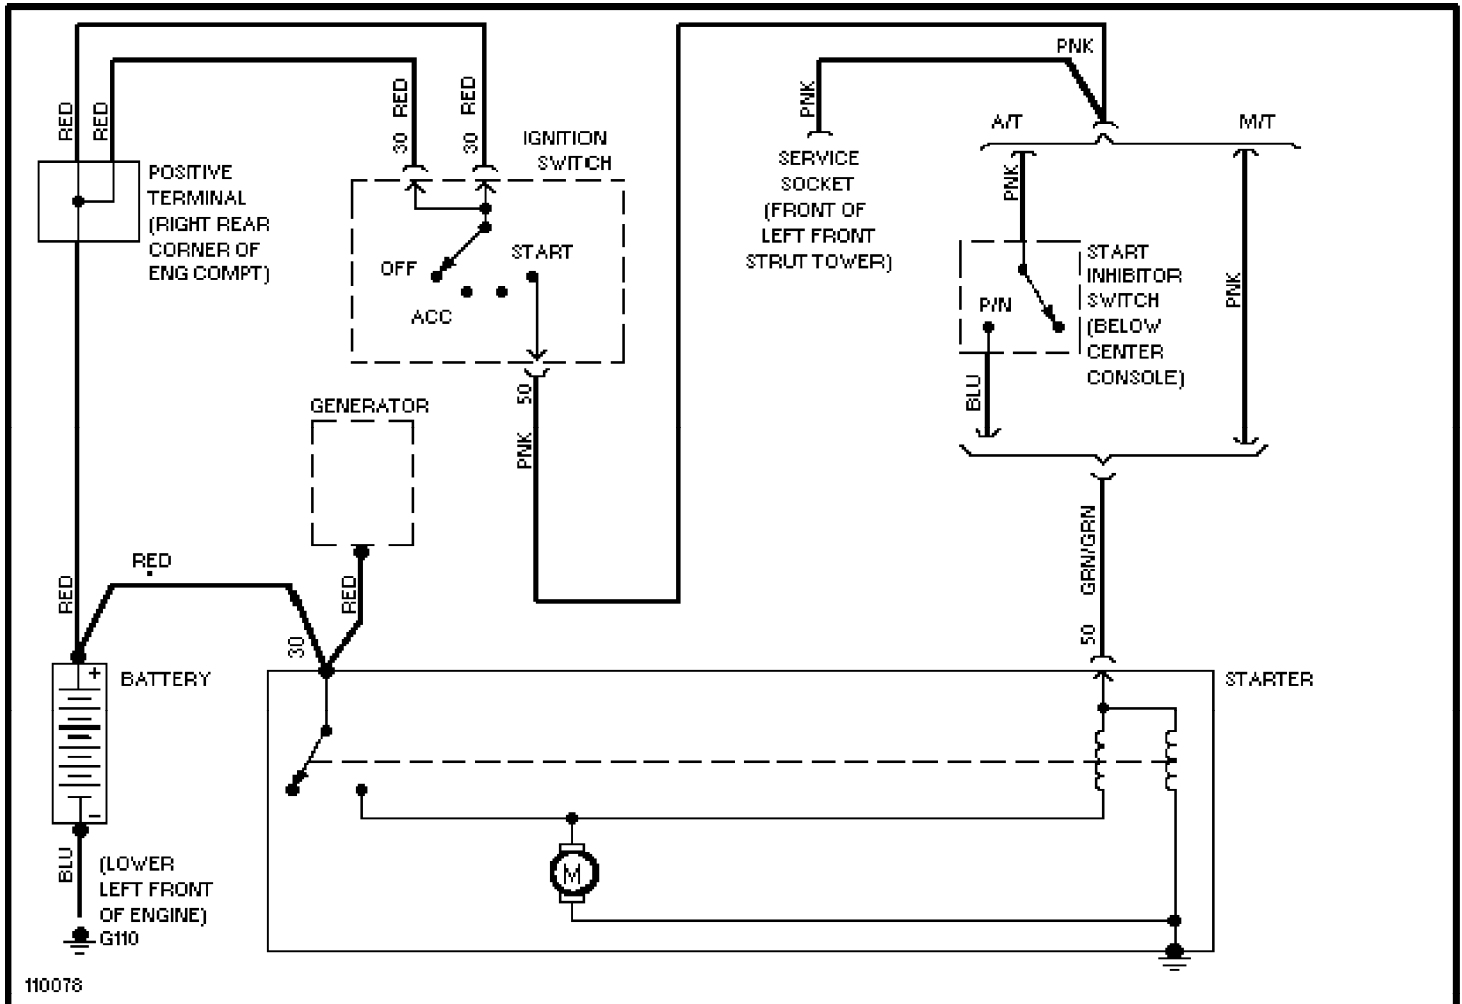

SYSTEM WIRING DIAGRAMS

Starting Circuit

1986 Volvo 740

For x

Copyright © 1998 Mitchell Repair Information Company, LLC

Friday, July 23, 2004 07:47PM