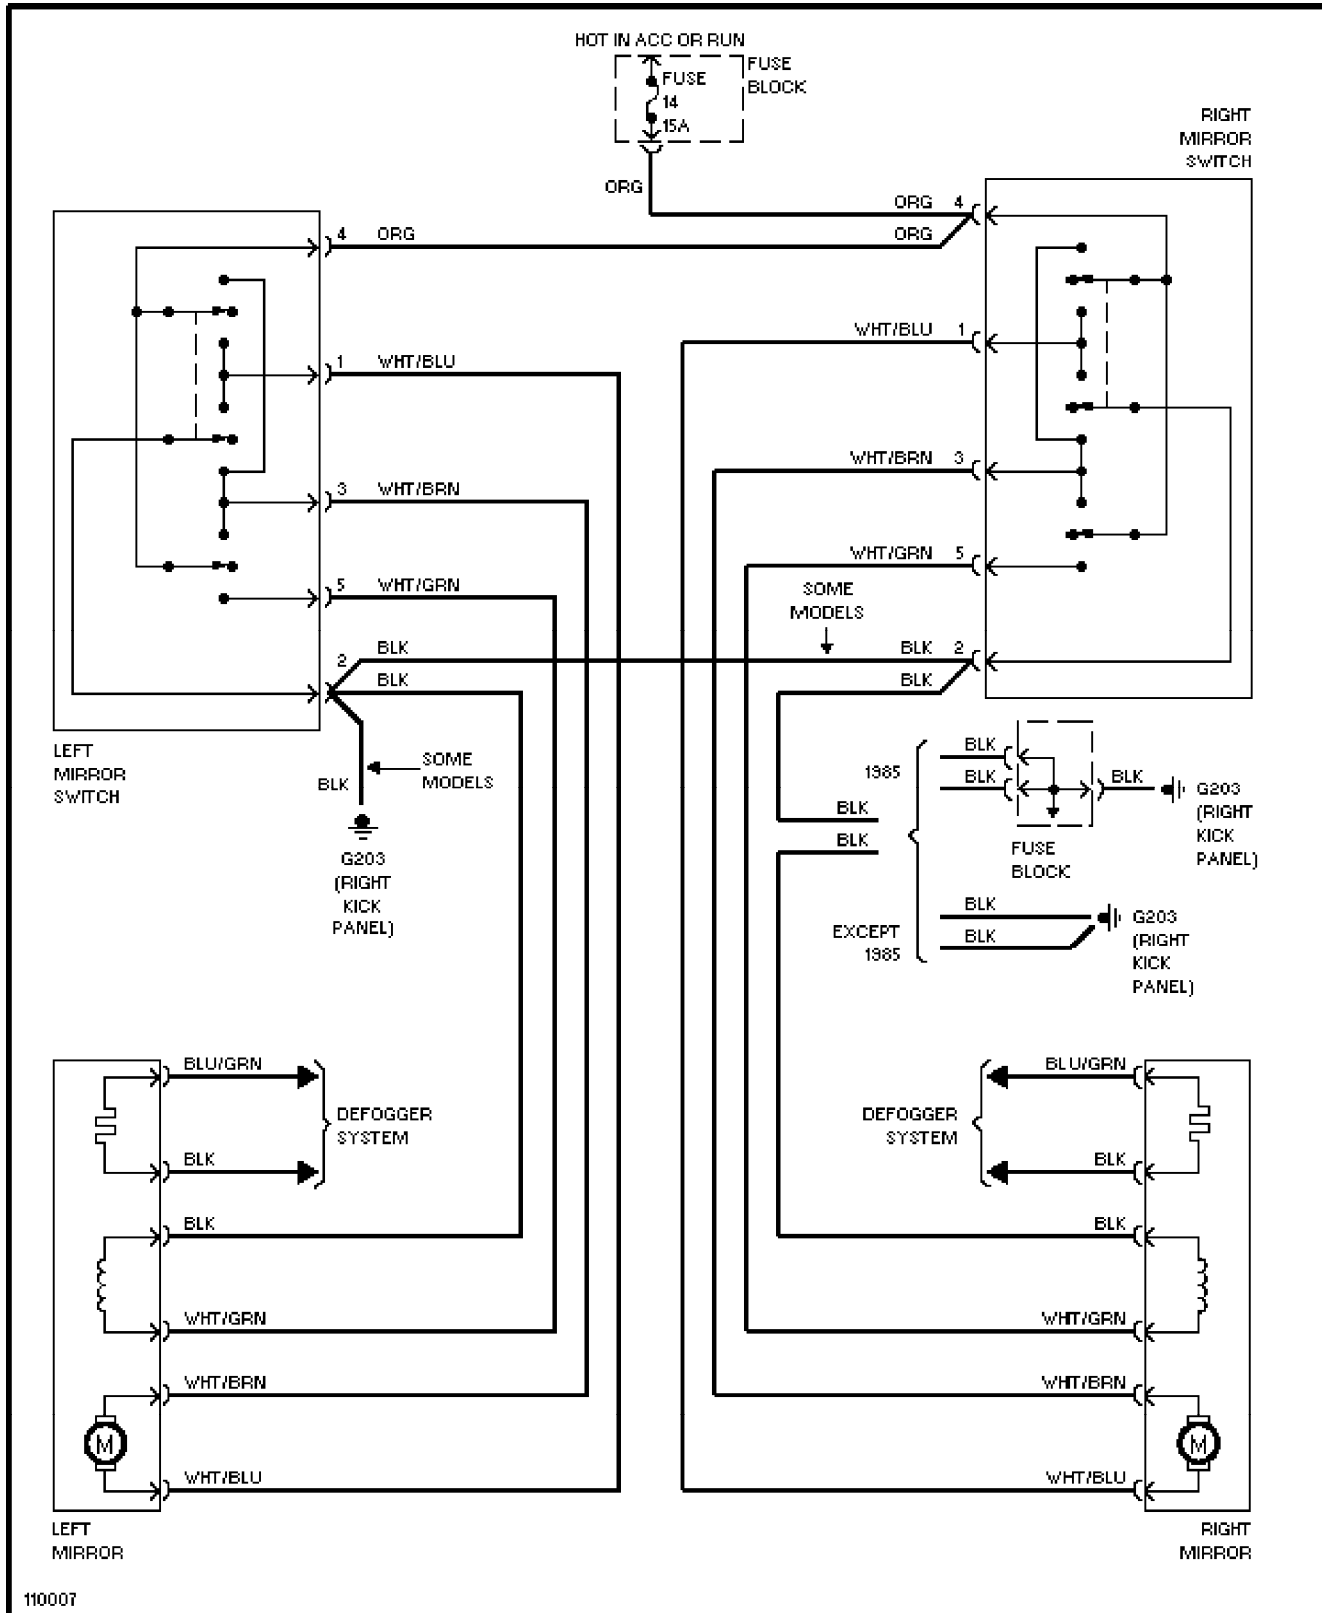

Friday, July 23, 2004 07:46PM

109450

SYSTEM WIRING DIAGRAMS

Power Mirror Circuit

1986 Volvo 740

For x

Copyright © 1998 Mitchell Repair Information Company, LLC

Friday, July 23, 2004 07:46PM