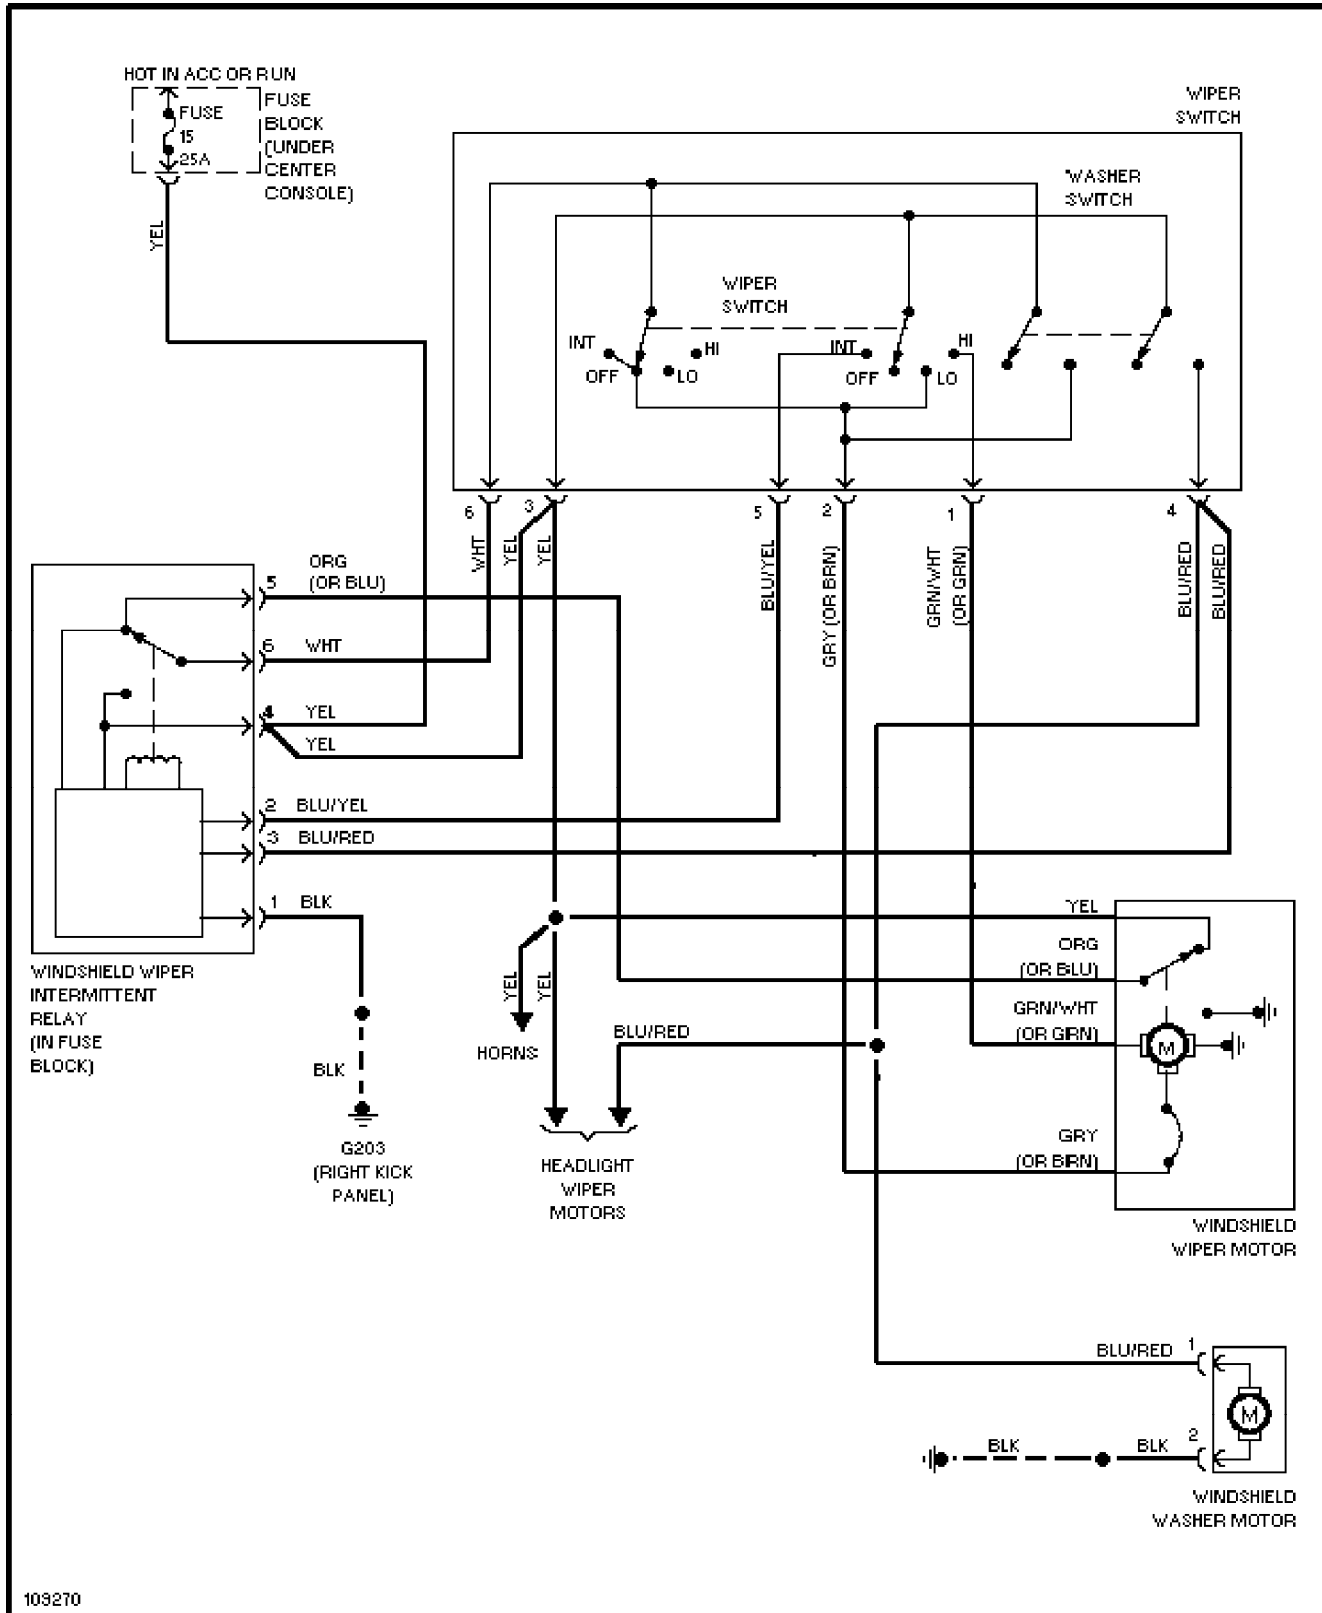

1986 Volvo 740

For x

Copyright © 1998 Mitchell Repair Information Company, LLC

Friday, July 23, 2004 07:47PM

SYSTEM WIRING DIAGRAMS

Front Wiper/Washer Circuit

1986 Volvo 740

For x

Copyright © 1998 Mitchell Repair Information Company, LLC

Friday, July 23, 2004 07:48PM

SYSTEM WIRING DIAGRAMS

Rear Wiper/Washer Circuit

1986 Volvo 740

For x

Copyright © 1998 Mitchell Repair Information Company, LLC