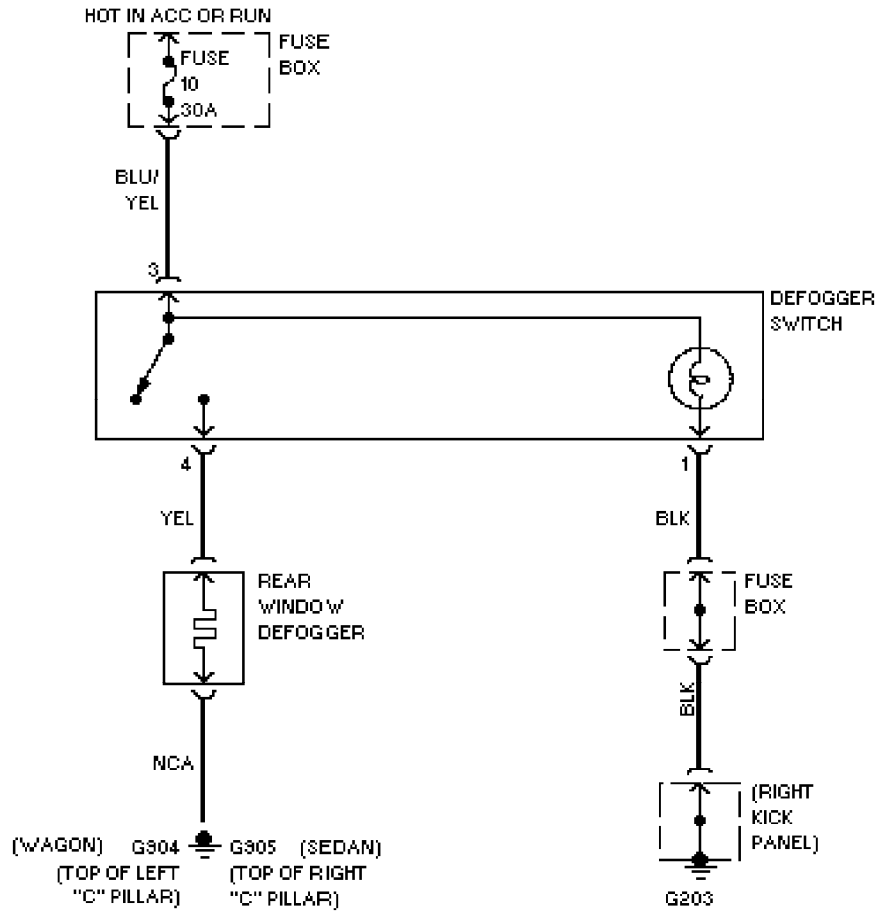

Friday, July 23, 2004 07:48PM

SYSTEM WIRING DIAGRAMS

Defogger Circuit, W/O Heated Mirrors

1986 Volvo 740

For x

Copyright © 1998 Mitchell Repair Information Company, LLC

Friday, July 23, 2004 07:46PM

SYSTEM WIRING DIAGRAMS