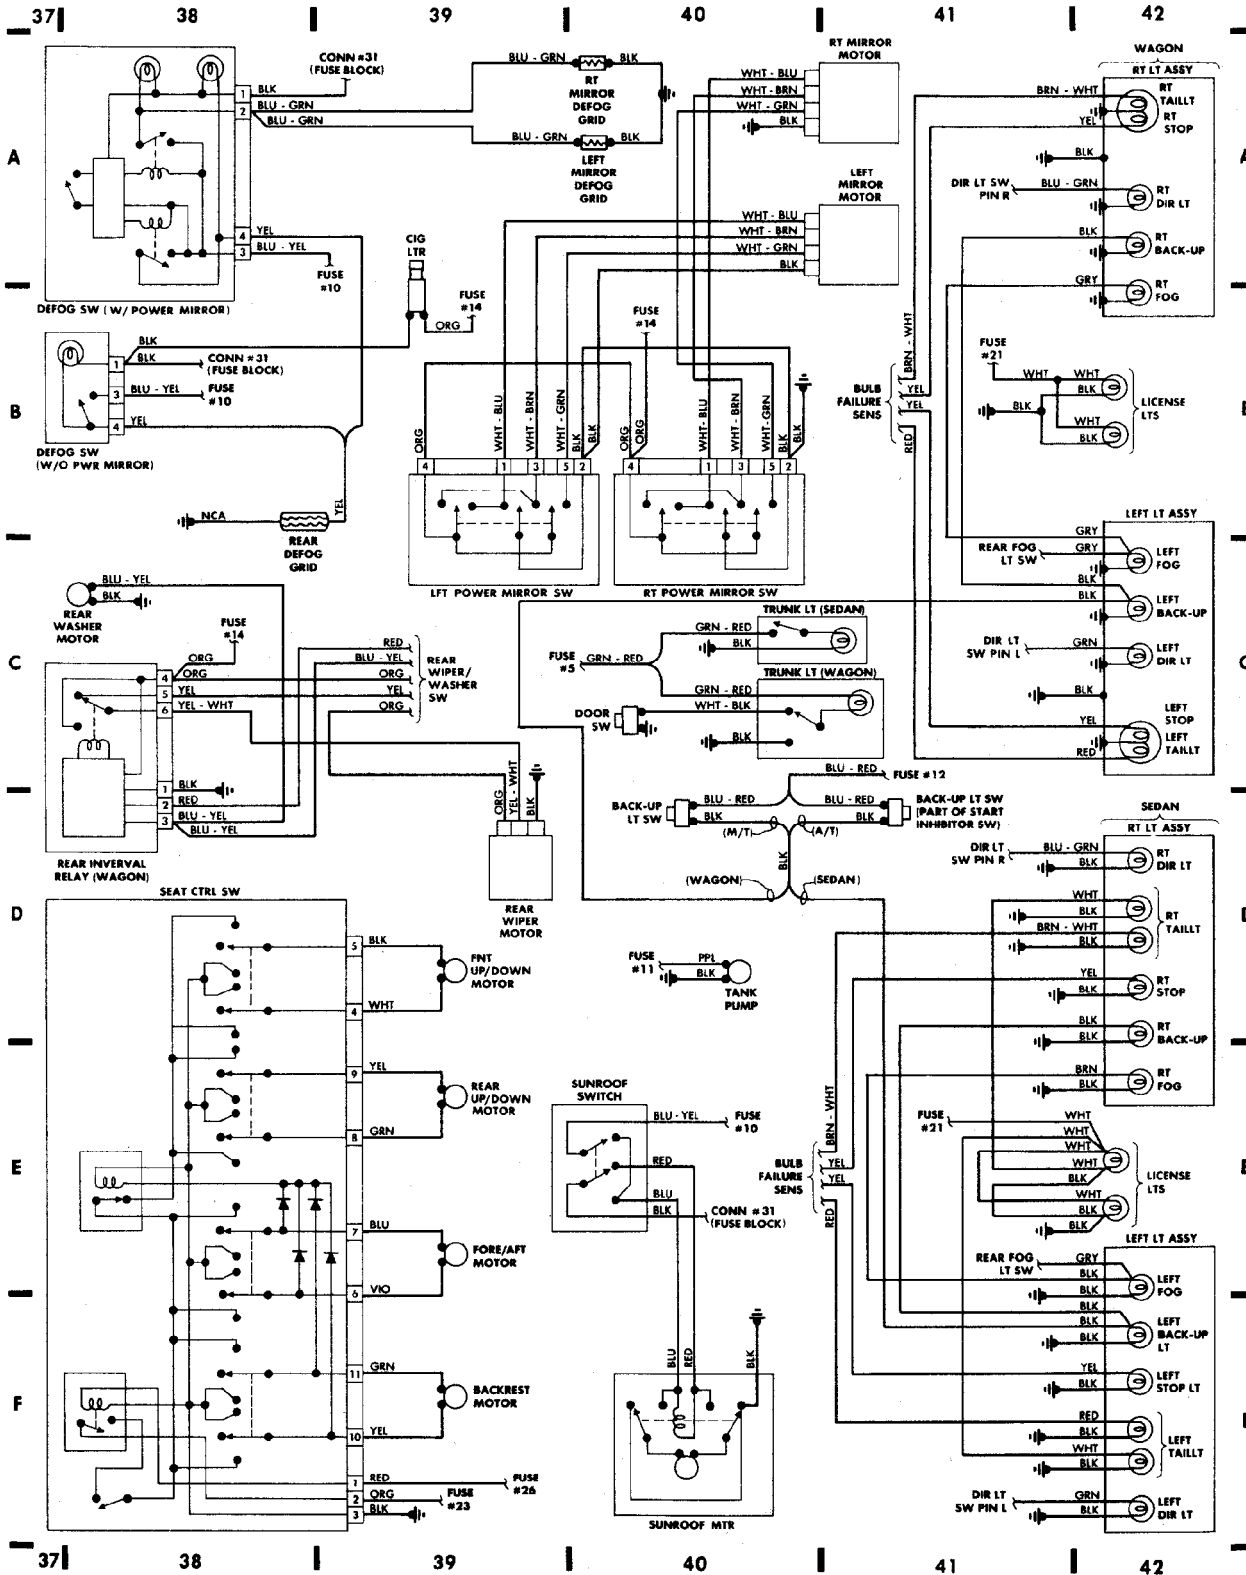

WIRING DIAGRAMS

Fig. 9: Rear Compartment & Accessories (Cont.) (Grids 37-42)

1986 Volvo 740

For x

Copyright © 1998 Mitchell Repair Information Company, LLC

Friday, July 23, 2004 07:51PM