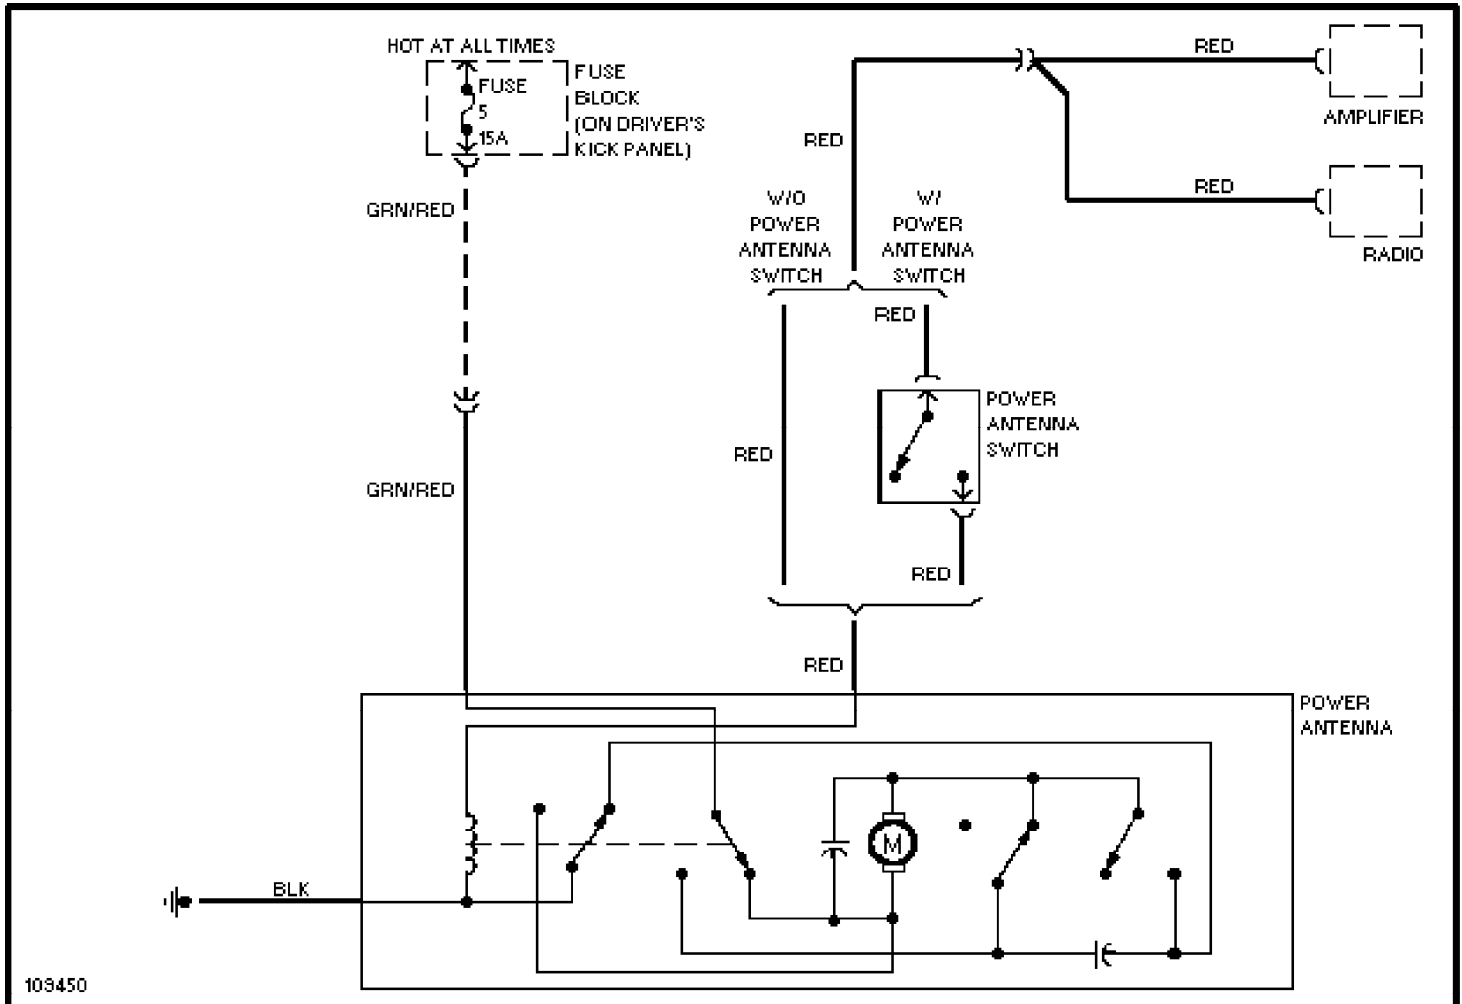

SYSTEM WIRING DIAGRAMS

Power Antenna Circuit

1986 Volvo 740

For x

Copyright © 1998 Mitchell Repair Information Company, LLC

Friday, July 23, 2004 07:46PM

109450