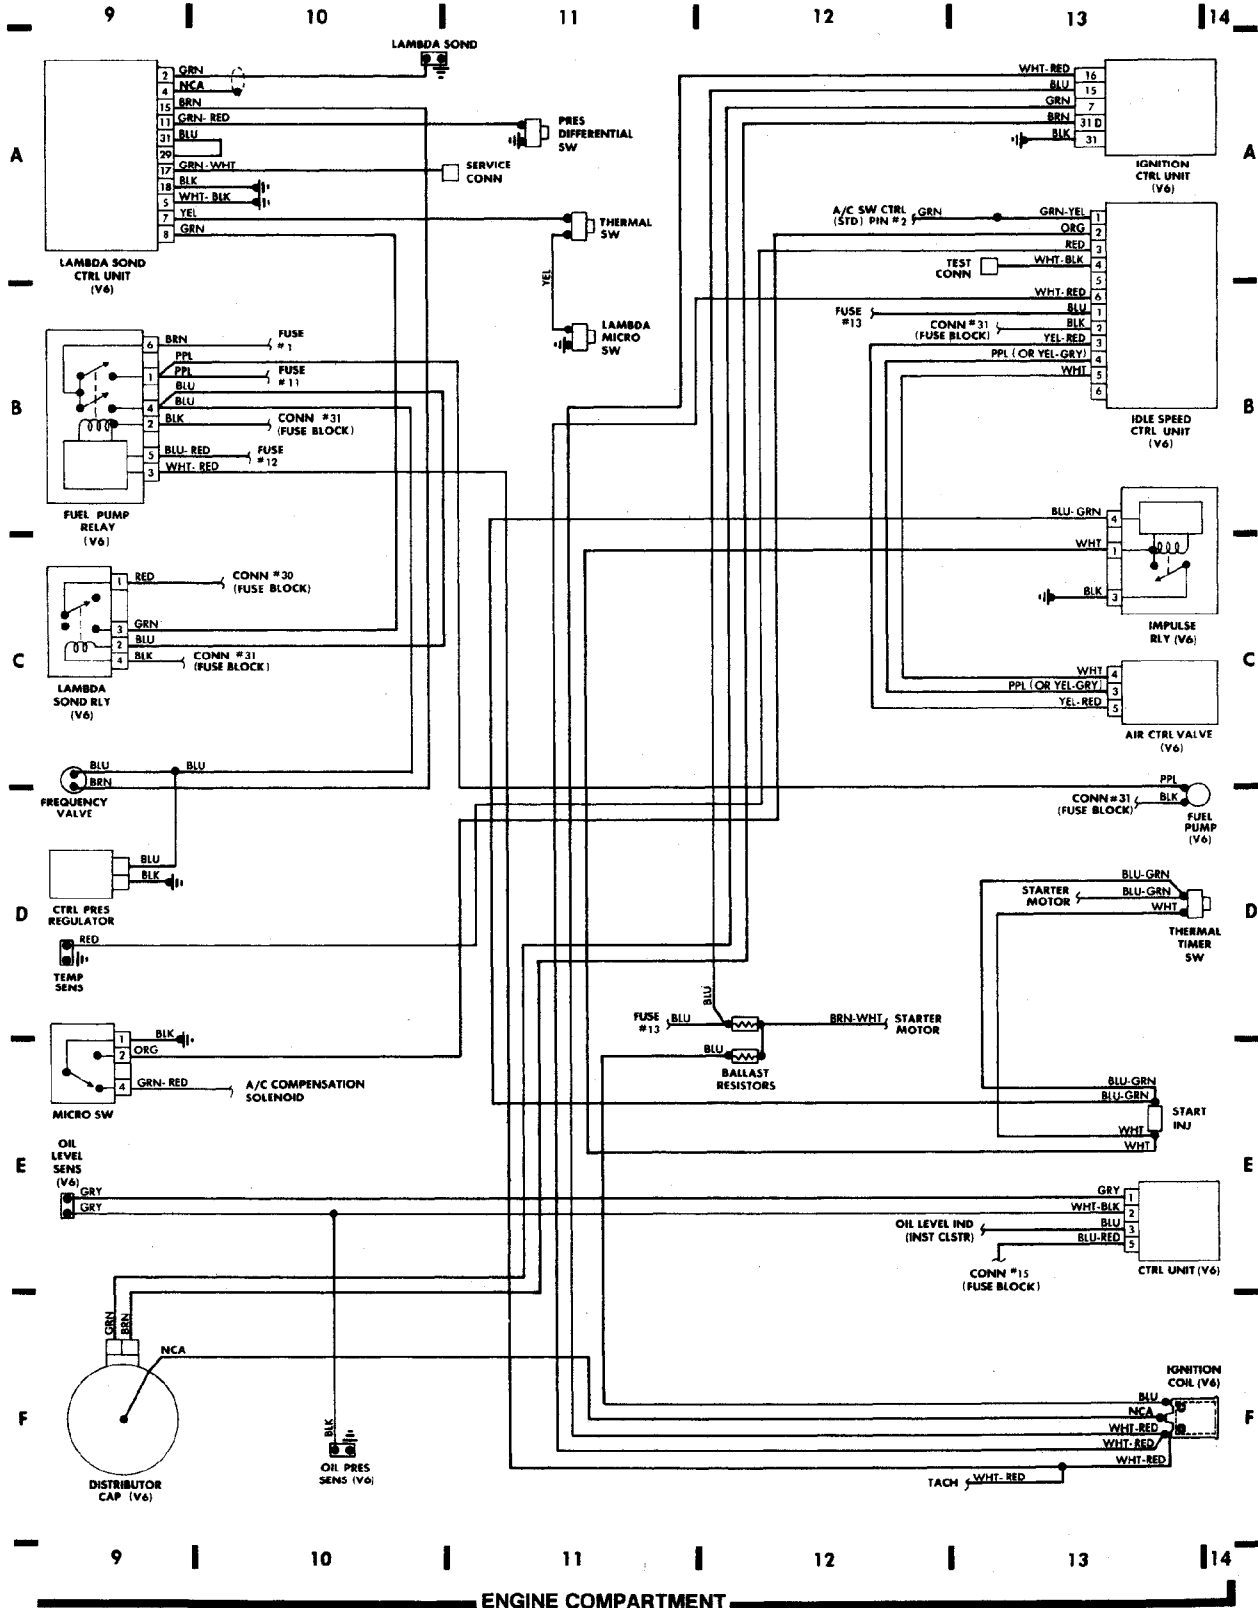

Friday, July 23, 2004 07:47PM

WIRING DIAGRAMS

Fig. 7: Instrument Panel (Grids 28-33)

1986 Volvo 740

For x

Copyright © 1998 Mitchell Repair Information Company, LLC
Friday, July 23, 2004 07:51PM

WIRING DIAGRAMS

1986 Volvo 740

For x

Copyright © 1998 Mitchell Repair Information Company, LLC

Friday, July 23, 2004 07:49PM

WIRING DIAGRAMS

Fig. 3: Engine Compartment (Cont.) (Grids 9-14)

1986 Volvo 740

For x

Copyright © 1998 Mitchell Repair Information Company, LLC

Friday, July 23, 2004 07:49PM

WIRING DIAGRAMS

Fig. 4: Fuse Block (Grids 14-18)

1986 Volvo 740

For x

Copyright © 1998 Mitchell Repair Information Company, LLC
Friday, July 23, 2004 07:49PM

WIRING DIAGRAMS

Fig. 5: Underdash (Grids 18-23)

1986 Volvo 740

For x

Copyright © 1998 Mitchell Repair Information Company, LLC
Friday, July 23, 2004 07:50PM