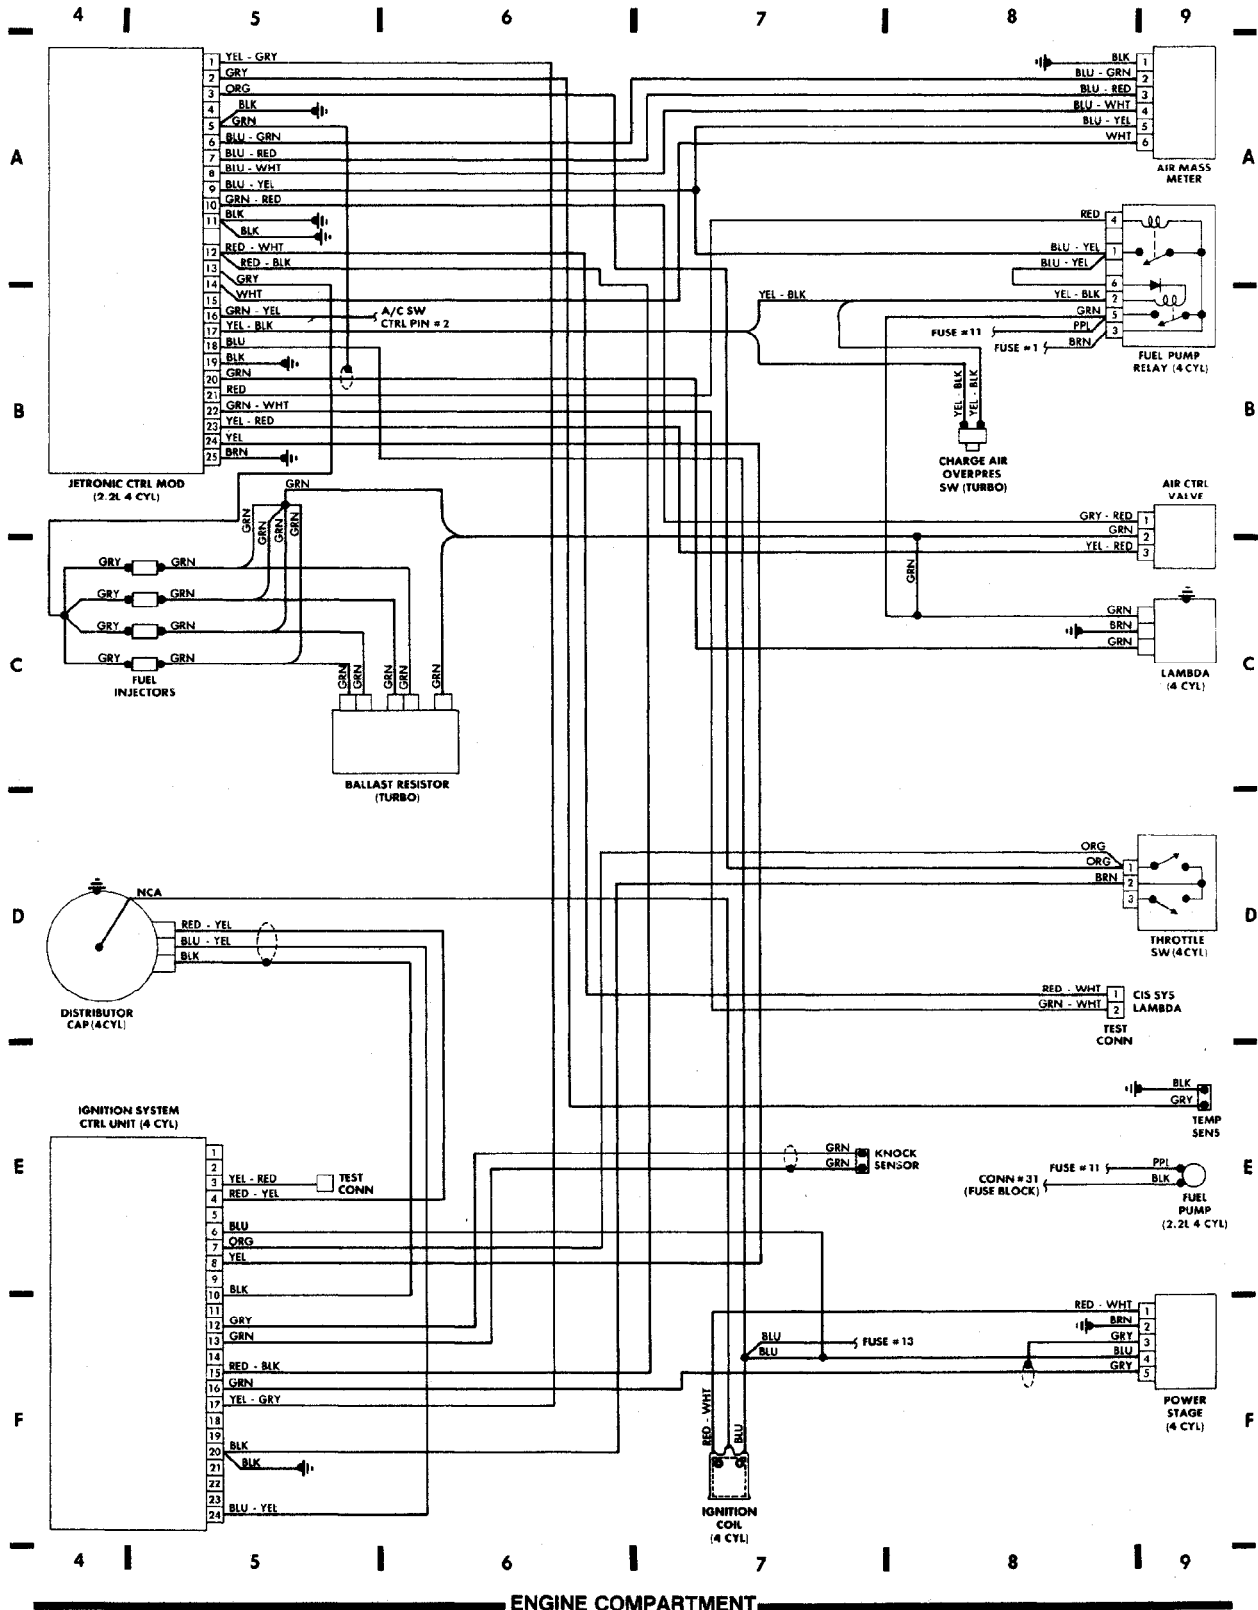

WIRING DIAGRAMS

Fig. 2: Engine Compartment (Cont.) (Grids 4-9)

1986 Volvo 740

For x

Copyright © 1998 Mitchell Repair Information Company, LLC

Friday, July 23, 2004 07:49PM