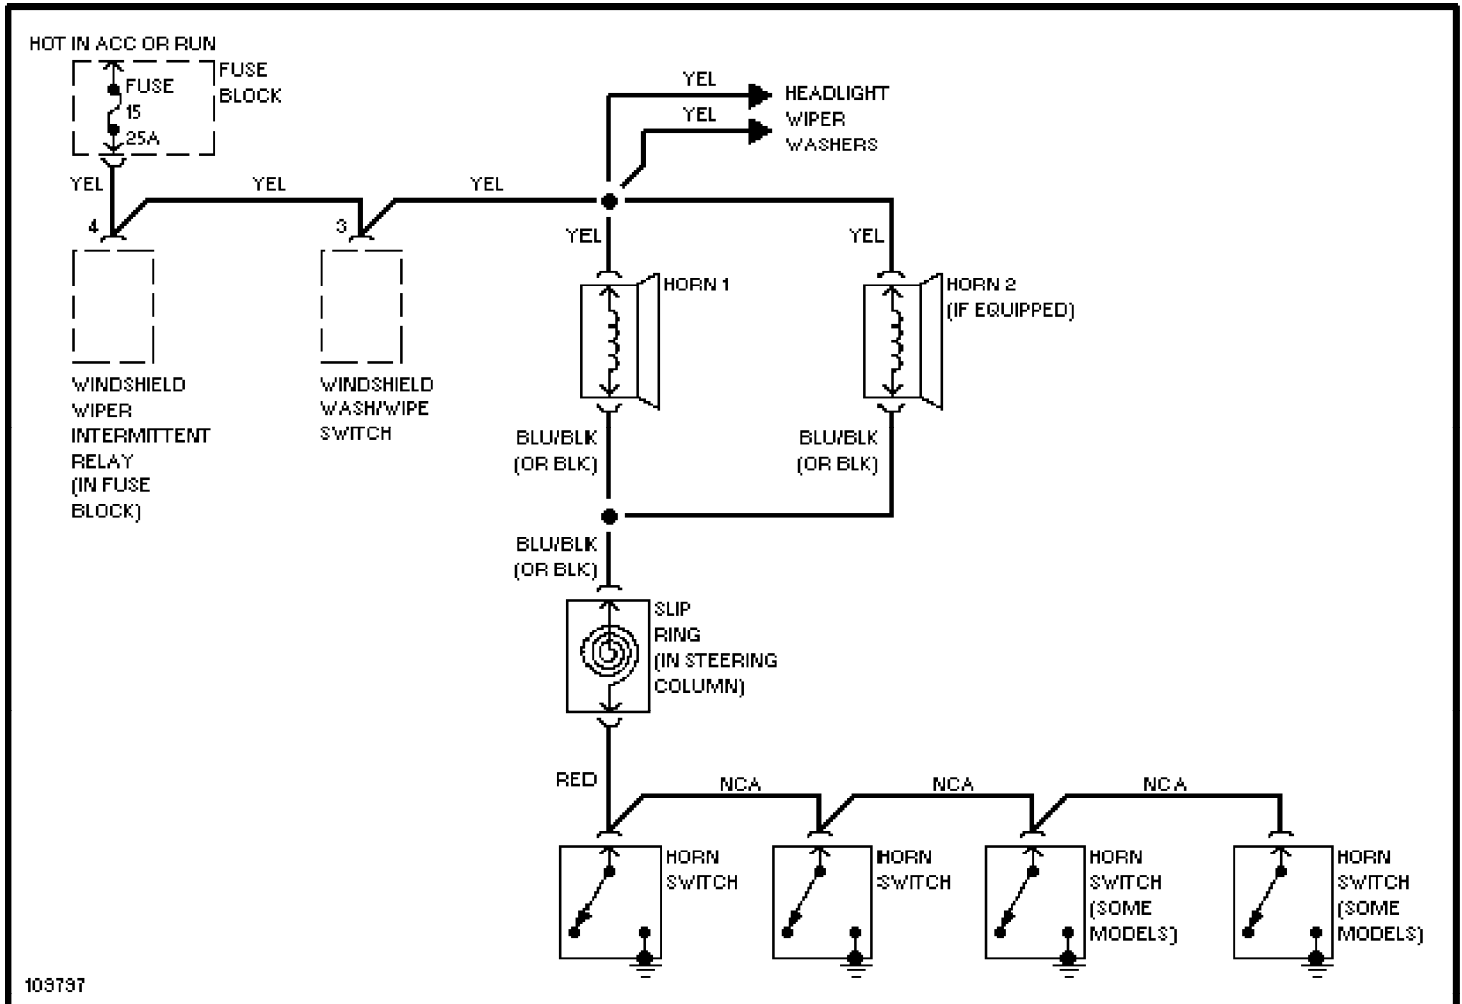

SYSTEM WIRING DIAGRAMS

Horn Circuit

1986 Volvo 740

For x

Copyright © 1998 Mitchell Repair Information Company, LLC

Friday, July 23, 2004 07:46PM