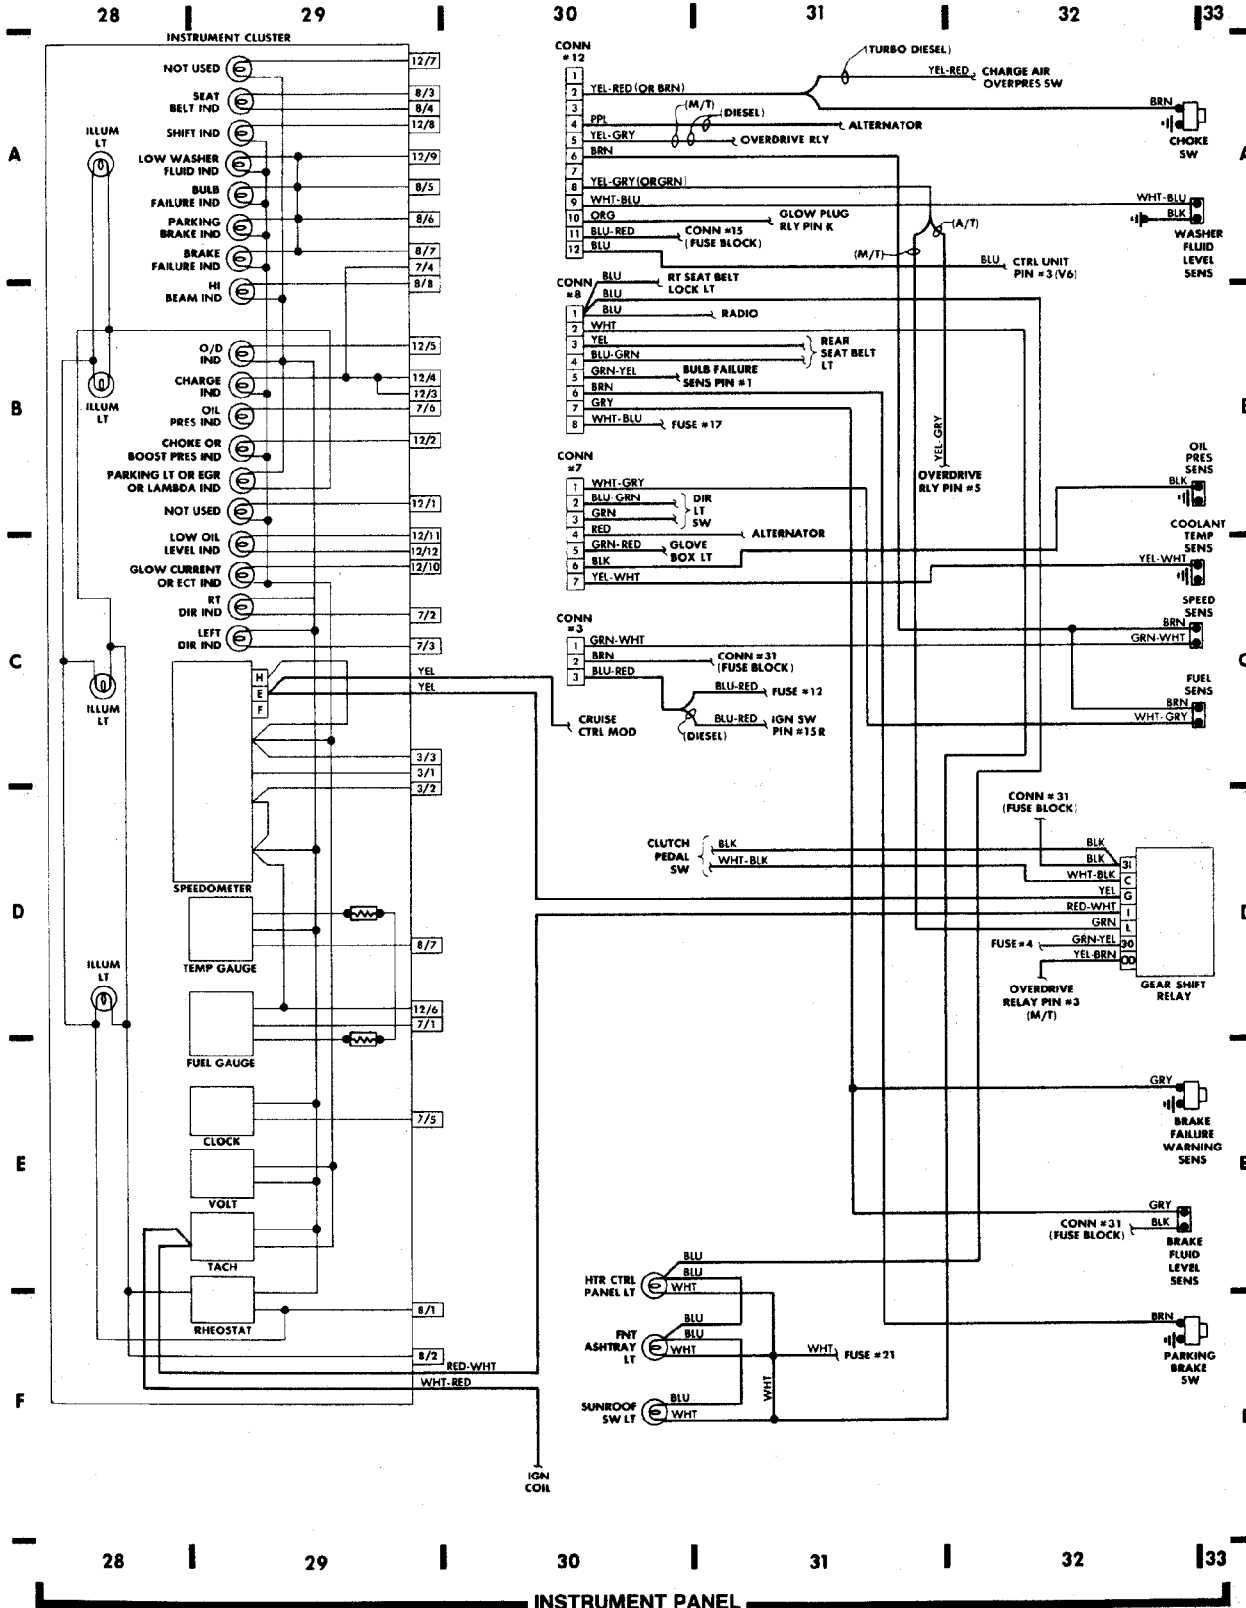

SYSTEM WIRING DIAGRAMS

Heated Seats Circuit, Dual Output

1986 Volvo 740

For x
 Copyright © 1998 Mitchell Repair Information Company, LLC
 Friday, July 23, 2004 07:47PM

SYSTEM WIRING DIAGRAMS

Heated Seats Circuit, Single Output

1986 Volvo 740

For x

Copyright © 1998 Mitchell Repair Information Company, LLC

Friday, July 23, 2004 07:47PM

SYSTEM WIRING DIAGRAMS

Power Seat Circuit

1986 Volvo 740

For x

Copyright © 1998 Mitchell Repair Information Company, LLC

Friday, July 23, 2004 07:47PM

SYSTEM WIRING DIAGRAMS

Charging Circuit

1986 Volvo 740

For x

Copyright © 1998 Mitchell Repair Information Company, LLC

Friday, July 23, 2004 07:47PM

WIRING DIAGRAMS

Fig. 7: Instrument Panel (Grids 28-33)

1986 Volvo 740

For x

Copyright © 1998 Mitchell Repair Information Company, LLC
Friday, July 23, 2004 07:51PM

WIRING DIAGRAMS