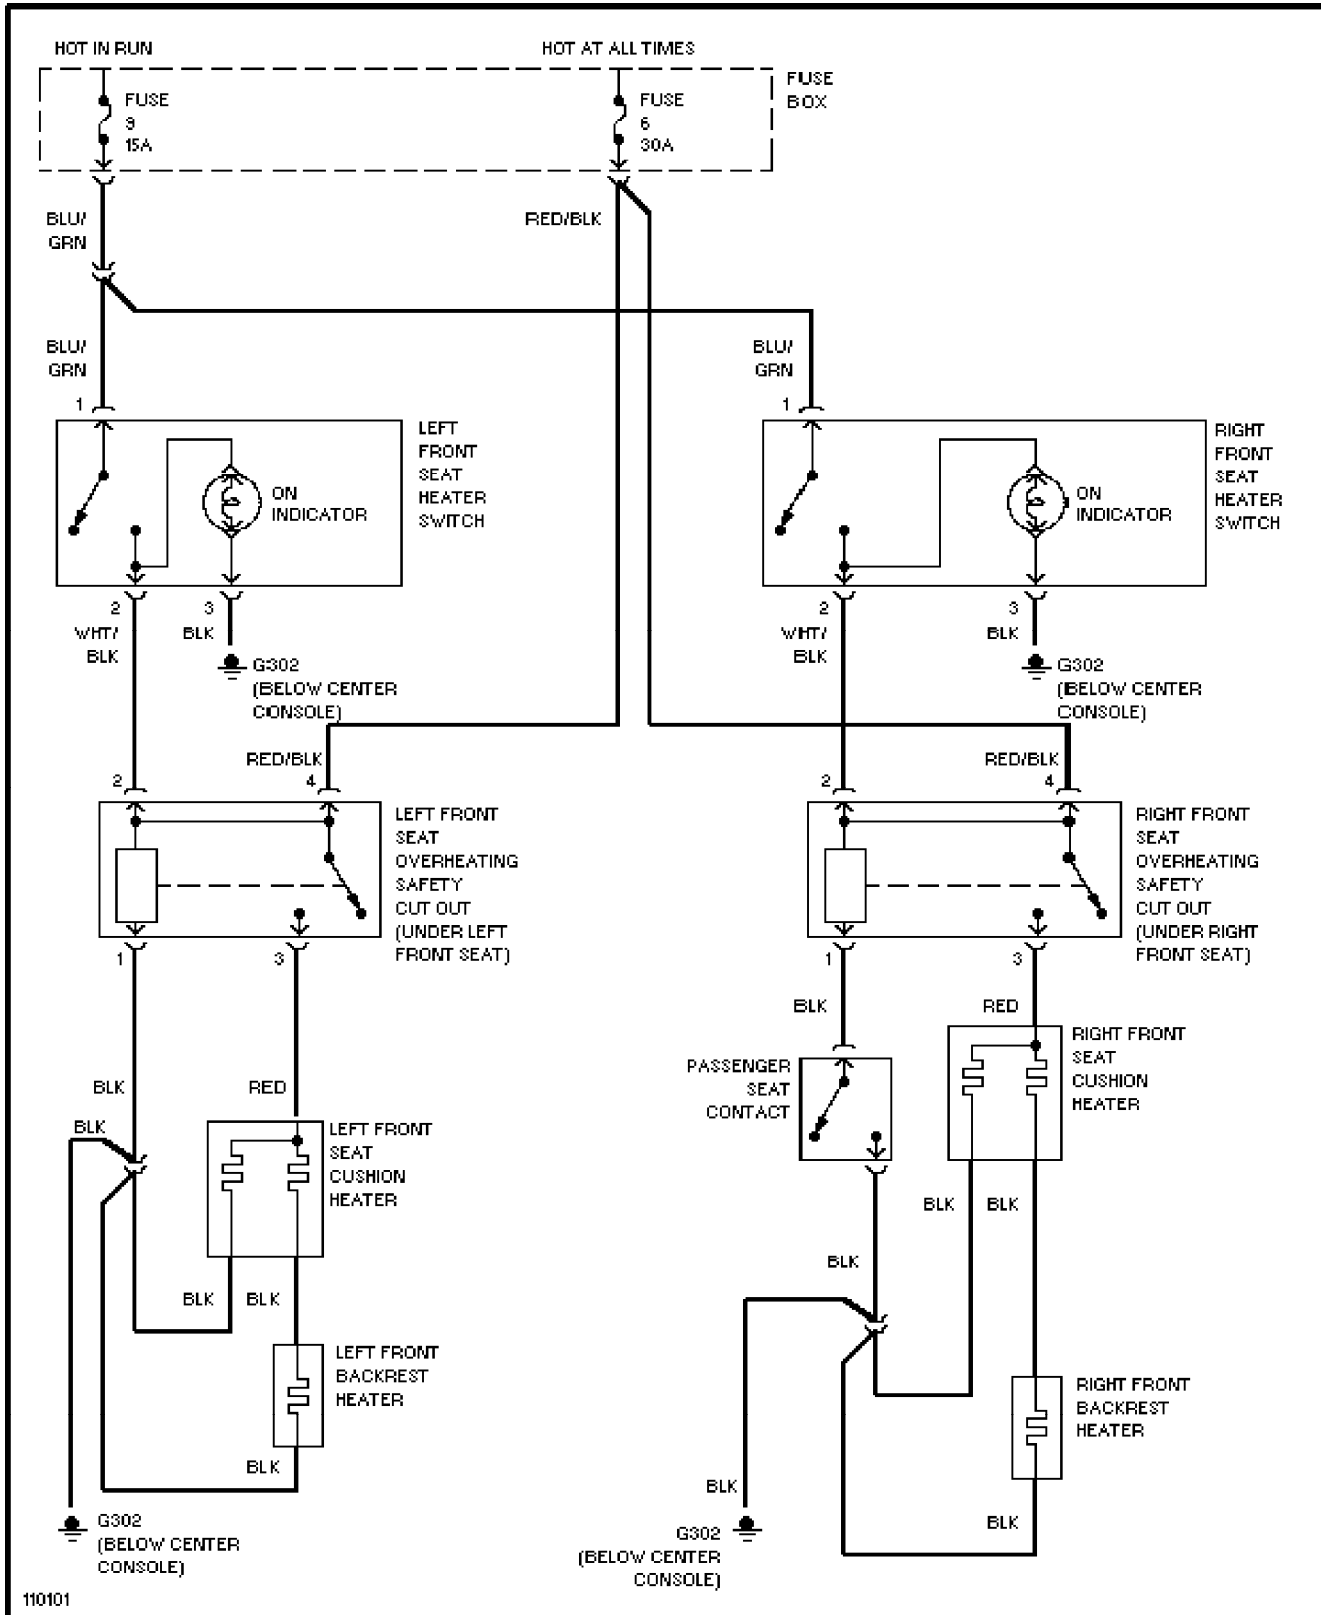

SYSTEM WIRING DIAGRAMS

Heated Seats Circuit, Dual Output

1986 Volvo 740

For x
Copyright © 1998 Mitchell Repair Information Company, LLC
Friday, July 23, 2004 07:47PM