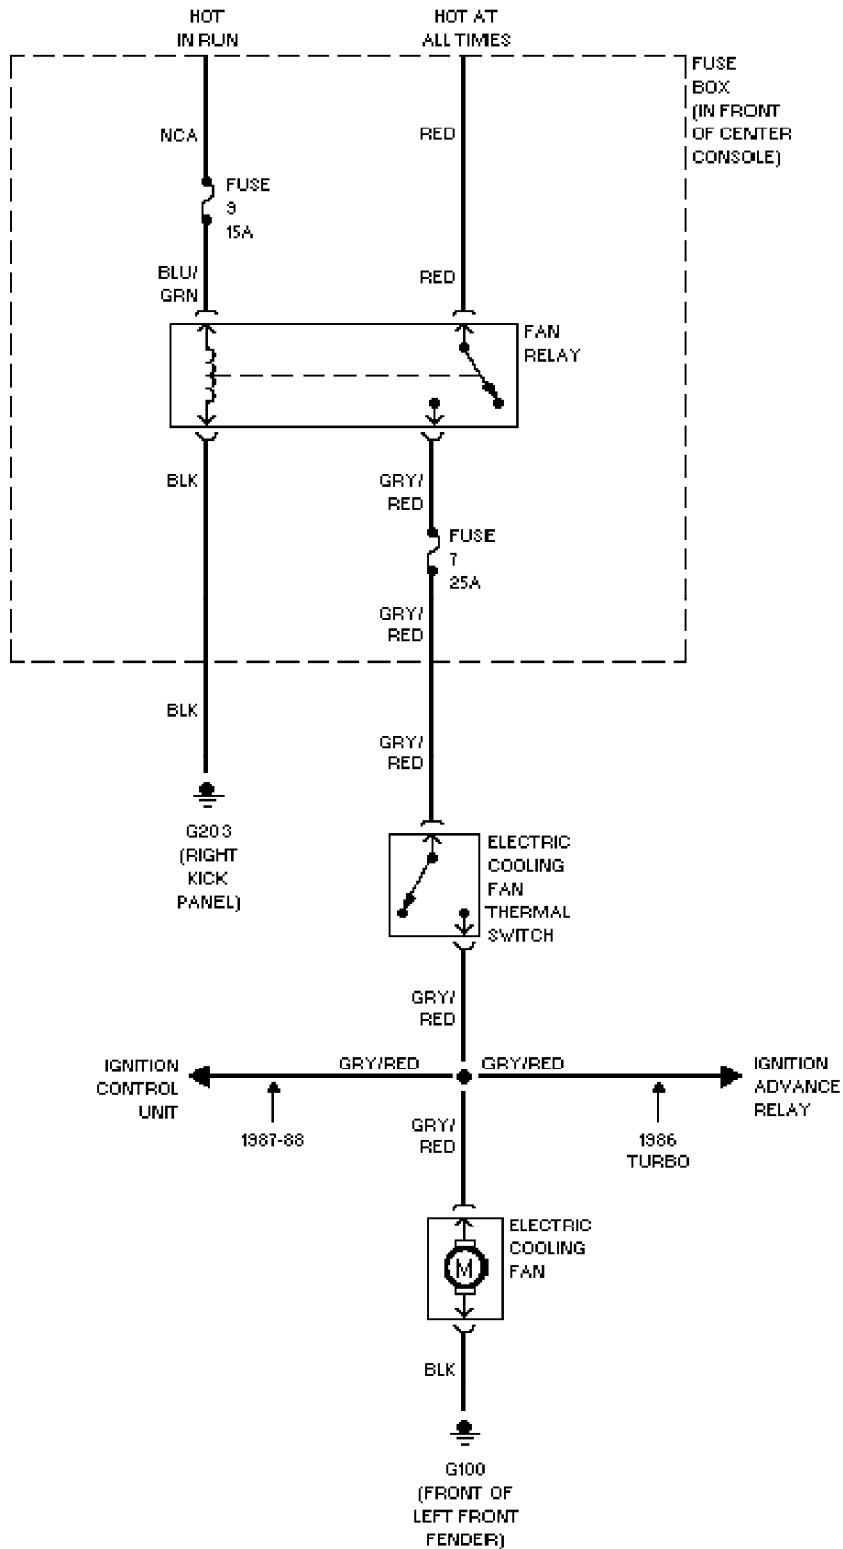

SYSTEM WIRING DIAGRAMS

Cooling Fan Circuit

1986 Volvo 740

For x

Copyright © 1998 Mitchell Repair Information Company, LLC

Friday, July 23, 2004 07:45PM

SYSTEM WIRING DIAGRAMS

Starting Circuit