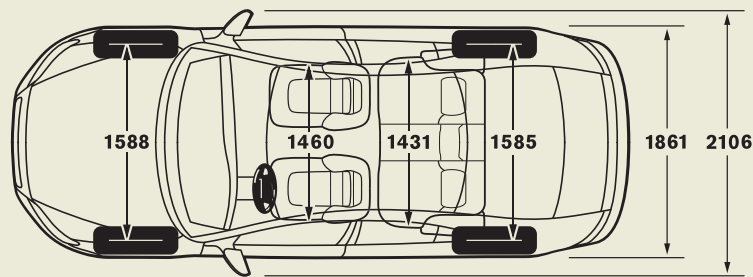

INSURANCE GROUPS		2.5T	2.4D	D5	3.2	V8 AWD
Volvo S80	S	16E	16P	-	18P	-
	SE	16E	16P	15E	18P	18E
	SE Sport	16E	16P	16E	18P	19E
	SE Lux	16E	16P	16E	18P	18E

P = Provisional.

E = Exceeds security requirements for model concerned and group rating has been reduced.

WEIGHTS	2.5T		2.4D		D5		3.2	V8 AWD
	Manual	Geartronic	Manual	Geartronic	Manual	Geartronic	Geartronic	Geartronic
Min. kerb weight, kg (actual kerb weight dependent on spec.)	1540	1553	1566	1583	1570	1587	1581	1742
Max. possible towing weight braked, kg	1800	1800	1800	1800	1600	2000	1800	2000
Max. towing weight unbraked approx, kg⁽ⁱⁱⁱ⁾	750	750	750	750	750	750	750	750
Max. total weight, kg	2150	2160	2190	2200	2190	2200	2150	2320
Max. roof load, kg	100	100	100	100	100	100	100	100
Max. payload, kg (dependent on spec)	610	607	624	617	620	613	569	578

POWER STEERING SYSTEM		
Rack & Pinion, m (ft)	225 Tyres	11.2 (36.7)
	245 Tyres	12.2 (40.0)

LUGGAGE COMPARTMENT	
Volume, litres (cu.ft)	422 (14.9)

	2.5T	2.4D	D5	3.2	V8 AWD
Brakes	16"	16.5"	16.5"	16.5"	17.5"
Disc diameter front, mm	300	316	316	316	336
Disc diameter rear, mm	302	302	302	302	302
Transmission	6 speed	6 speed	6 speed	-	-
Manual	6 speed	6 speed	6 speed	6 speed	6 speed
Geartronic					
Fuel tank volume					
litres (gallons)	70 (18.5)	70 (18.5)	70 (18.5)	70 (18.5)	70 (18.5)

- (i) The results do not express or imply any guarantee of the fuel consumption of a particular car as there are inevitable differences between individual cars of the same model. Additionally, driving style, traffic conditions, as well as the age and mileage and standard of maintenance will affect a car's fuel consumption.
- (ii) The Urban fuel consumption figure is based on typical city driving, including starting the car from cold. The Extra Urban figure is based on typical motorway driving and cruising. The Combined figure averages the consumption across both cycles.
- (iii) Unbraked towing weight must not exceed 50% of kerb weight up to a maximum of 700 kg.

Notes

The weight of the vehicle will influence the level of CO₂ emitted. As a result, vehicles with higher levels of specification and factory fit options may emit higher levels of CO₂. Once a vehicle has been built it will be given its own specific CO₂ emission on which Vehicle Excise Duty will be charged.

A weighbridge must be used to determine specific weights.

Data valid for manual transmission unless specified.

All measurements in mm.

The Max. output figures are quoted in PS (Pferdestärke), which is the metric equivalent of brake horsepower.

NB Some of the information in this price list may not be correct due to product changes which may have occurred since it was printed. Some of the equipment described or shown may now be available only at extra cost. Before ordering, please ask your Volvo dealer for the latest information. The manufacturer reserves the right to make changes at any time, without notice, to prices, colour, materials, specifications and models.

Volvo Car UK Limited, Globe Park, Marlow, Buckinghamshire, SL7 1YQ