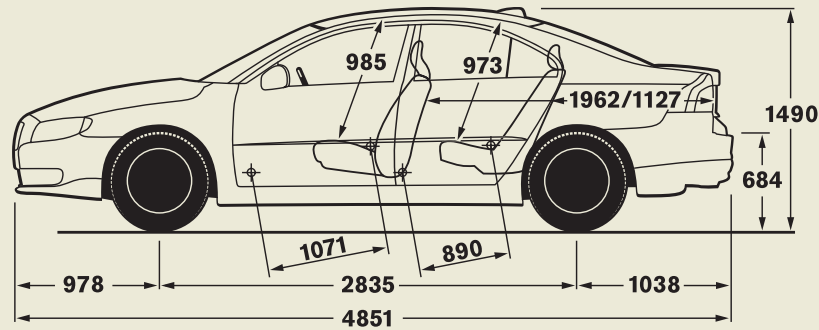

INTERIOR INLAYS

Cross Brushed Aluminium

Walnut Wood

Dark Finline

ENGINE		2.5T	2.4D	D5	3.2	V8 AWD
Configuration		Transverse 20 valve	Transverse 20 valve	Transverse 20 valve	Transverse 24 valve	Transverse 32 valve
Cylinders		5	5	5	6	8
Engine capacity, cc		2521	2400	2400	3192	4414
Bore x stroke, mm		83 x 93.2	81 x 93.1	81 x 93.1	84 x 96	94 x 79.5
Max. output ECE,	PS	200	163	185	238	315
	kW	147	120	136	175	232
	rpm	4800	4000	4000	6200	5950
Max. torque ECE,	Nm	300	340	400	320	440
	rpm	1500-4500	1750-2750	2000-2750	3200	3950
Octane rating		95 RON unleaded (min. 91)	Turbo Diesel	Turbo Diesel	95 RON unleaded (min. 91)	95 RON unleaded (min. 91)
Fuel system		Multipoint fuel injection	Multipoint fuel injection	Multipoint fuel injection	Port fuel injection	Port fuel injection
Compression ratio		9.0:1	17.3:1	17.3:1	10.8:1	10.4:1