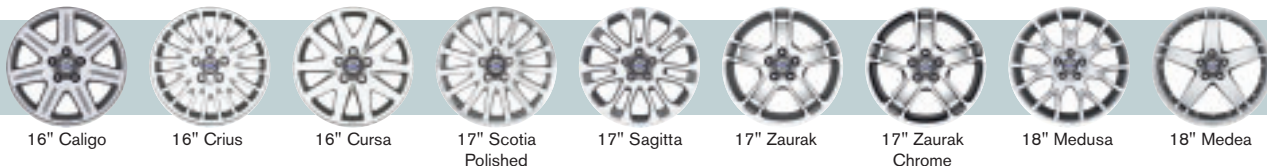

SAFETY & SECURITY				Basic £	VAT £	Rec Retail Price £	Rec Retail Price €⁽ⁱ⁾	S	SPORT	SE	SE SPORT
Passenger Airbag Cut Off Switch	£21.28	£3.72	£25.00	€36.73	o	o	o	o			
Laminated Side Windows	£255.32	£44.68	£300.00	€440.70	o	o	o	o			
Level Sensor	£106.38	£18.62	£125.00	€183.63	o	o	o	o			
ISOFIX Attachment (Rear Seats)	£25.53	£4.47	£30.00	€44.07	o	o	o	o			
INTERIOR				Basic £	VAT £	Rec Retail Price £	Rec Retail Price €⁽ⁱ⁾	S	SPORT	SE	SE SPORT
Geartronic Transmission – T5 only (std 2.4i and D5)	£1,063.83	£186.17	£1,250.00	€1,836.25	o	o	o	o			
Keyless Drive	£297.87	£52.13	£350.00	€514.15	o	o	o	o			
Power Glass Tilt & Slide Sunroof	£595.74	£104.26	£700.00	€1,028.30	o	o	o	o			
Sun Curtain (Rear Shelf – Manual)	£85.11	£14.89	£100.00	€146.90	o	o	o	o			
Autodimming Rear View Mirror	£170.21	£29.79	£200.00	€293.80	o	o	•	•			
Front and Rear Ashtray with Cigarette Lighter	–	–	–	–	nco	nco	nco	nco			
Front Cupholders (replaces Front Storage Box)	–	–	–	–	nco	nco	nco	nco			
Power Driver's Seat (with Seat Memory)	£468.09	£81.91	£550.00	€807.95	o	o	•	•			
Power Driver and Passenger Seats (with Driver's Seat Memory)	£936.17	£163.83	£1,100.00	€1,615.90	o	o	u (£550)	u (£550)			
Aluminium Trim	–	–	–	–	n/a	•	nco	nco			
Wood Effect Trim	–	–	–	–	n/a	n/a	•	•			
Leather-faced Upholstery	£1,021.28	£178.72	£1,200.00	€1,762.80	o	u (£600)	•	•			
High Performance Sound Audio System – 6 x CD Radio, 4 x 40W Amplifier, 8 Speakers and Aux. Input (MP3/WMA Compatible)	£340.43	£59.57	£400.00	€587.60	o	o	•	•			
Premium Sound Audio System – with Dolby Pro Logic II Surround Sound⁽ⁱⁱ⁾, 4 x 70W Amplifier, 6 x CD, 12 Speakers and Aux. Input (MP3/WMA Compatible)	£638.30	£111.70	£750.00	€1,105.75	o	o	u (£350)	u (£350)			
RTI Navigation System with RDS-TMC and Europe DVD Maps	£1,574.47	£275.53	£1,850.00	€2,717.65	o	o	o	o			
Dual Band Integrated GSM Telephone	£425.53	£74.47	£500.00	€734.50	o	o	o	o			
EXTERIOR				Basic £	VAT £	Rec Retail Price £	Rec Retail Price €⁽ⁱ⁾	S	SPORT	SE	SE SPORT
Black Paint (Solid)	£212.77	£37.23	£250.00	€367.25	o	o	o	o			
Metallic/Pearlescent Paint	£425.53	£74.47	£500.00	€734.50	o	o	o	o			
Inscription™ Coarse Flake Metallic Paint	£638.30	£111.70	£750.00	€1,101.75	o	n/a	o	n/a			
PremAir® Treated Radiator (converts up to 60% of ground-level ozone to oxygen)^(iv)	£127.66	£22.34	£150.00	€220.35	o	o	o	o			
16" Crius Alloy Wheels – 205/55 R16 91 V/W Tyres	–	–	–	–	nco	n/a	nco	n/a			
16" Cursa Alloy Wheels – 205/55 R16 91 V/W Tyres	–	–	–	–	nco	n/a	nco	n/a			
17" Sagitta Alloy Wheels – 205/50 R17 89W Tyres	£255.32	£44.68	£300.00	€440.70	o	nco	nco	nco			
17" Zaurak Alloy Wheels – 205/50 R17 89W Tyres	£255.32	£44.68	£300.00	€440.70	o	n/a	•	n/a			
17" Zaurak Chrome Alloy Wheels – 205/50 R17 89W Tyres	£680.85	£119.15	£800.00	€1,175.20	n/a	u (£500)	o	u (£500)			
17" Scotia Polished Alloy Wheels – 205/50 R17 89W Tyres	£425.53	£74.47	£500.00	€734.50	o	nco	u (£300)	nco			
18" Medea Alloy Wheels – 215/45 R18 93W Tyres	£425.53	£74.47	£500.00	€734.50	n/a	o	n/a	o			
Tempa Spare Wheel (D5 only)^(v)	–	–	–	–	n/a	nco	nco	nco			
Power Folding Door Mirrors with Ground Lights and Water Repellent Glass	£170.21	£29.79	£200.00	€293.80	o	o	o	o			
Rear Park Assist	£297.87	£52.13	£350.00	€514.50	o	o	o	o			

WINTER PACK				Basic £	VAT £	Rec Retail Price £	Rec Retail Price €⁽ⁱ⁾	S	SPORT	SE	SE SPORT
Heated Front Seats, Headlamp Cleaning System and Luxury Floor Mats	£319.15	£55.85	£375.00	€550.88	o	o	o	o			
BI-XENON PACK				Basic £	VAT £	Rec Retail Price £	Rec Retail Price €⁽ⁱ⁾	S	SPORT	SE	SE SPORT
Bi-Xenon Headlamps, Headlamp Cleaning System and Luxury Floor Mats	£723.40	£126.60	£850.00	€1,248.65	o	o	o	o			
FAMILY PACK				Basic £	VAT £	Rec Retail Price £	Rec Retail Price €⁽ⁱ⁾	S	SPORT	SE	SE SPORT
Integrated Booster Cushions x 2, Power Child Locks and Sun Curtain (Rear Shelf, Manual)	£255.32	£44.68	£300.00	€440.70	o	o	o	o			
CONVENIENCE PACK				Basic £	VAT £	Rec Retail Price £	Rec Retail Price €⁽ⁱ⁾	S	SPORT	SE	SE SPORT
Rear Waste Bag/Bottle Holder, Autodimming Rear View Mirror, Grocery Bag Holder, Rain Sensor and Rear 12v Socket	£297.87	£52.13	£350.00	€514.15	o	o	•	•			
COMMUNICATIONS PACK				Basic £	VAT £	Rec Retail Price £	Rec Retail Price €⁽ⁱ⁾	S	SPORT	SE	SE SPORT
Volvo On Call⁽ⁱⁱⁱ⁾, Dual Band Integrated GSM Telephone, RTI Navigation System with RDS-TMC and Europe DVD Maps	£1,829.79	£320.21	£2,150.00	€3,158.35	o	o	o	o			

● = standard, o = option, n/a = not available, nco = no cost option, u (£) = upgrade.

(i) Euro prices shown are calculated using an exchange rate of 1.469 Euros to the £ as published in the Financial Times on 1st March 2006.

Euro prices will be subject to the prevailing exchange rate at time of purchase. These figures are for information purposes only.

(ii) Dolby and Pro Logic Surround Sound™ are trademarks of Dolby Laboratories Licensing Corporation.

(iii) Volvo On Call includes Safety package (Security package available at additional cost).

(iv) Available on 2.4i, T5 and D5 models only.

(v) Grocery Bag Holder is removed when Tempa Spare Wheel is ordered.